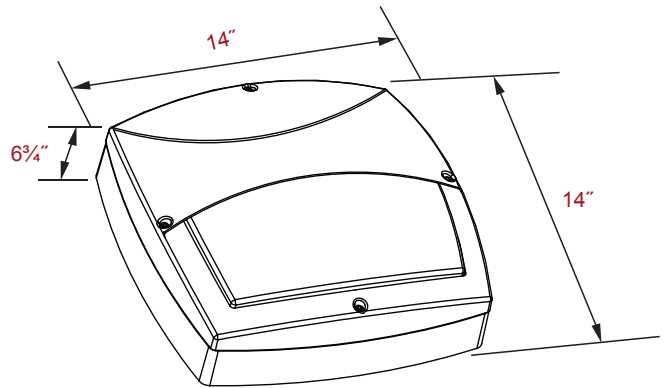

EasyLED Dart Square Bulkhead Half Cutoff

SPJ-DWBH-1-WP

Housing:
Die Cast Aluminum Housing and Half Cutoff Front Frame, Textured Powdercoat Finish Over a Chromate Conversion Coating, Gasketed.

Lens:
LumaLens Polycarbonate Opal Lens.

Mounting:
Surface Mount

Photometric Performance:
Array Lumens: 3,216

Delivered Lumens:
1,594

Wattage:
Array: 22.7w, System: 27.2w

Driver:
Electronic Driver, 120-277V, 50/60Hz; Dimmable Driver

Ratings:
CSA:Listed for Wet Locations.