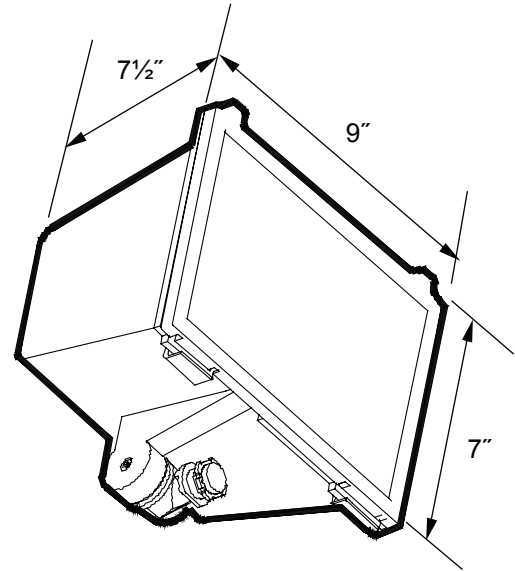

EasyLED Deluxe Small Flood

SPJ-DSF-1-FL

Housing:
Die Cast Aluminum Housing and Hinged Front Frame,
Textured Architectural Bronze Powdercoat Finish Over a
Chromate Conversion Coating.

Lens:
Clear flat glass lens or clear flat prismatic glass lens.

Mounting:
Adjustable Knuckle with 1/2" NPS Threads

Delivered Lumens:
1,943 (F, Clear, 4K); 2,123 (F, Clear, 5K);
1,982 (I, Clear, 4K); 2,166 (I, Clear, 5K)

Wattage:
Array: 21.7w, System: 25w

Driver:
Electronic Driver, 120-277V, 50/60Hz or 347/480V, 50/60Hz;