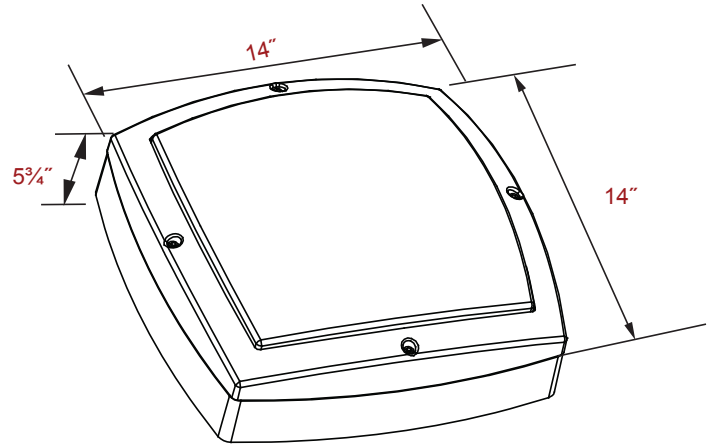

EasyLED Dart Square Bulkhead Open Frame

SPJ-DSBO-1-WP

Housing:
Die Cast Aluminum Housing and Open Front Frame,
Textured Powdercoat Finish Over a Chromate Conversion
Coating, Gasketed.

Lens:
LumaLens Polycarbonate Opal Lens.

Mounting:
Surface Mount

Photometric Performance:
Array Lumens: 3,276

Delivered Lumens:
2,013

Wattage:
Array: 22.7w, System: 27.2w

Driver:
Electronic Driver, 120-277V, 50/60Hz; Dimmable Driver

Ratings:
CSA:Listed for Wet Locations.