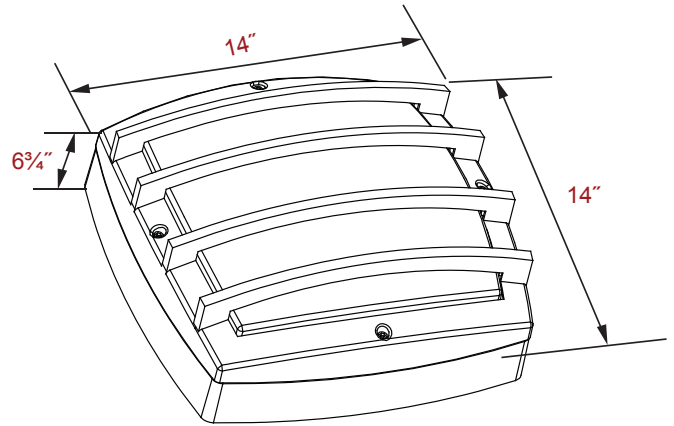

EasyLED Dart Square Bulkhead Grid Frame

SPJ-DSBG-2-WP

Housing:
Die Cast Aluminum Housing and Grid Front Frame, Textured Powdercoat Finish Over a Chromate Conversion Coating, Gasketed.

Lens:
LumaLens Polycarbonate Opal Lens.

Mounting:
Surface Mount

Photometric Performance:
Array Lumens: 3,276

Wattage:
Array: 22.7w, System: 27.2w

Driver:
Electronic Driver, 120-277V, 50/60Hz; Dimmable Driver

Ratings:
CSA:Listed for Wet Locations.

Options:
Battery Backup. Custom Colors Available Upon Request.