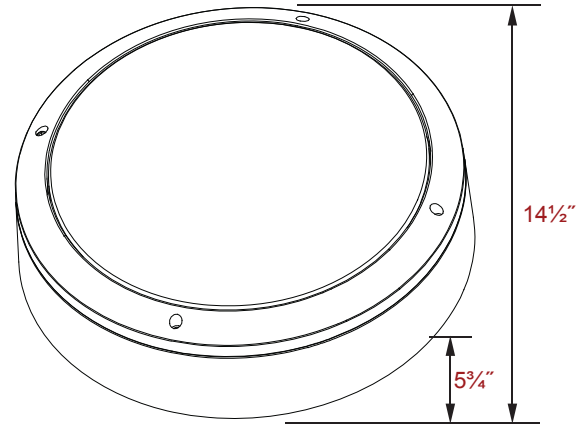

## EasyLED Dart Round Bulkhead Open Frame

## SPJ-DRBH-2-WP

Housing:  
Die Cast Aluminum Housing and Open Front Frame,  
Textured Powdercoat Finish Over a Chromate Conversion  
Coating, Gasketed.

Lens:  
LumaLens Polycarbonate Opal Lens.

Mounting:  
Surface Mount