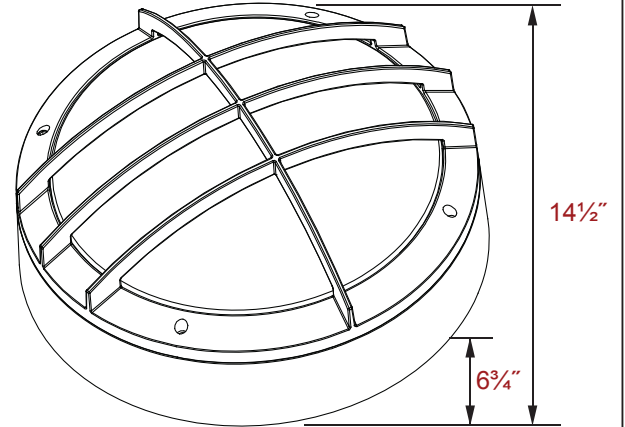

EasyLED Dart Round Bulkhead Grid Frame

SPJ-DRBG-1-WP