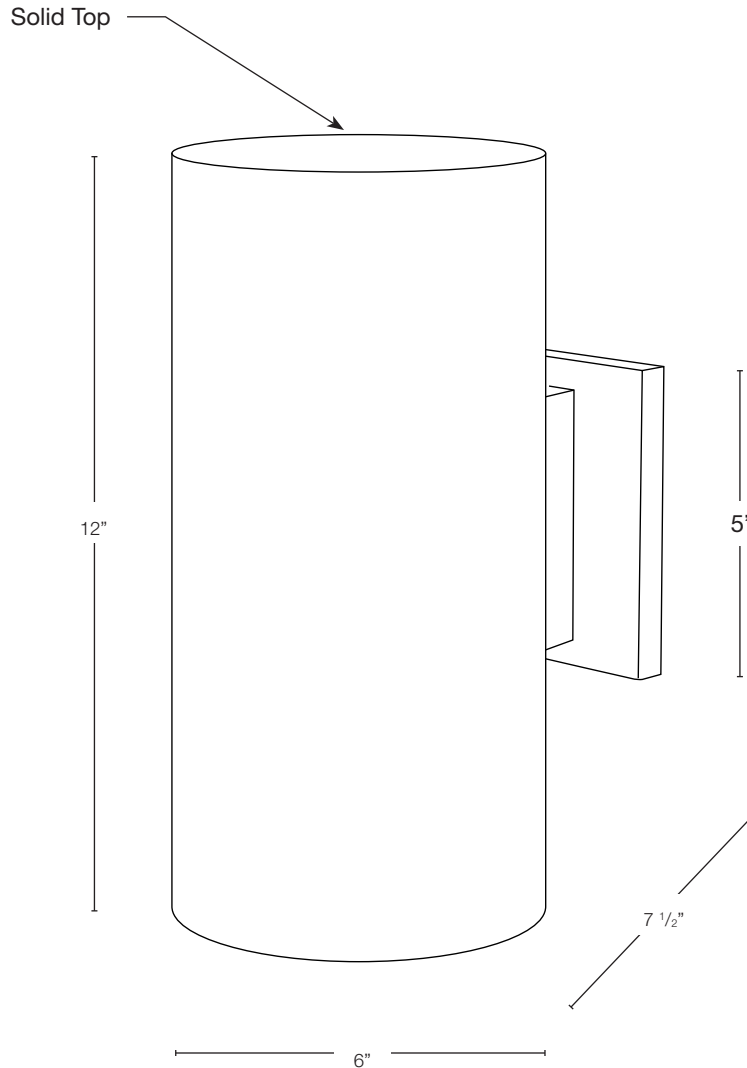

ELECTRICAL

- 12V 120V

OPTICS

- SPOT 19d
- FLOOD 38d
- WIDE FLOOD 54d
- WIDE ANGLE FLOOD 120d

Wet Listed

Ordering Example

Customer Approval

Date