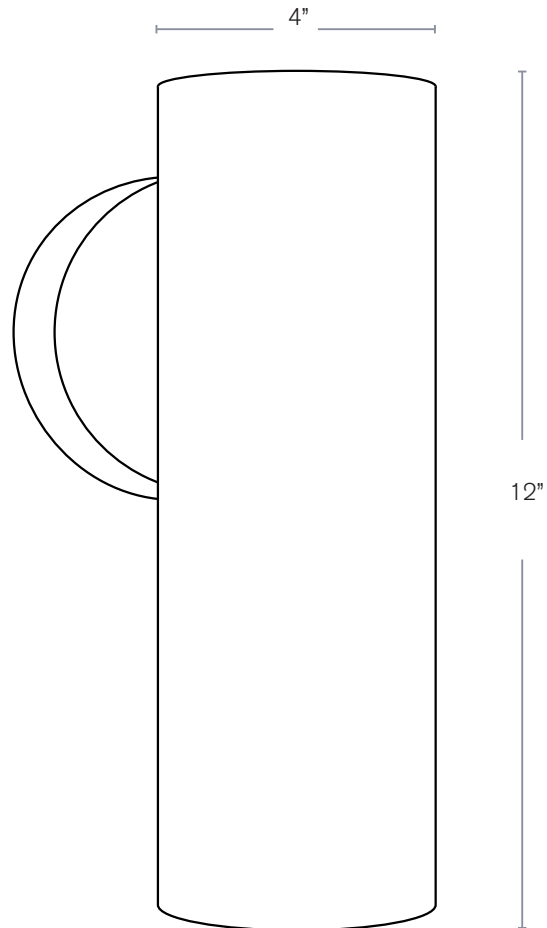

Turtle Friendly

Wet Listed

ORDERING INFORMATION

Model#

SPJ-DL4

Finishes

MBR

Lamp

FB-6W-TA16 AMBER-TF

Electrical

120V

- V = Verde
- M = Moss
- AG = Aged Brass
- MBR = Matte Bronze
- RC = Raw Copper
- GM = Gun Metal
- B = Black
- R = Rusty
- PVDP = PVD Polished
- PDS = Powder Coat Silver