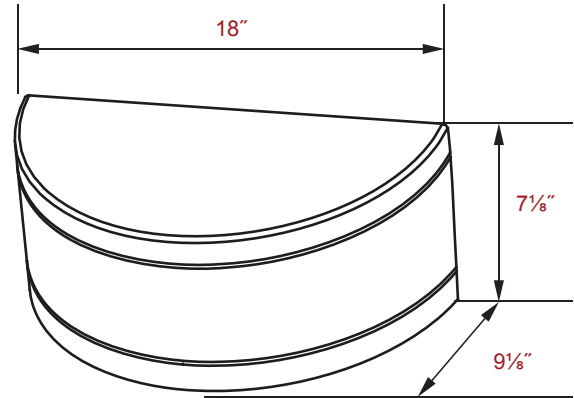

## SPJ-CWSD-1-WP

**Housing:**  
Die Cast Housing, Textured White, Bronze, or Black Powdercoat Finish Over a Chromate Conversion Coating.

**Lens:**  
Clear flat glass lens.

**Mounting:**  
Mount Over a 4" Recessed Outlet Box Includes Easy-Hang "Two Hands Free" Wall Mounting Bracket.