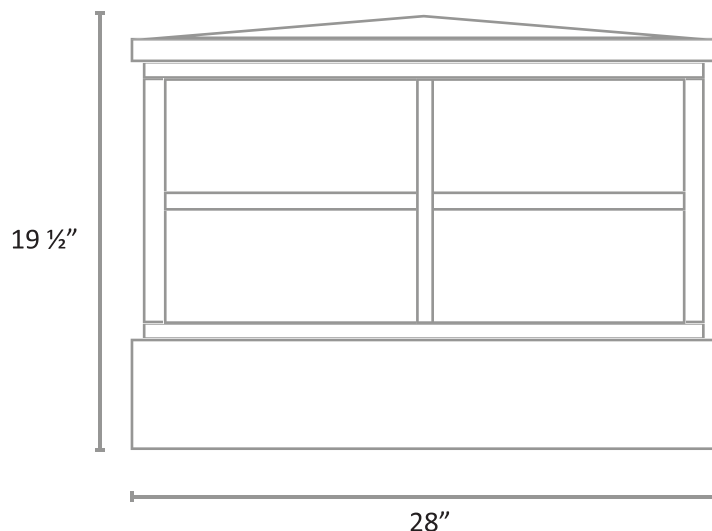

FOREVER BRIGHT

SPECIFICATION FEATURES

SPJ-CM-AL

- Finish: Our naturally etched finishes will withstand the test of time. All finishes are individually treated insuring consistency. Our meticulous application results in a fixture that truly becomes “a one of a kind.”
- Electrical: 120V
- Labels: ETL Standard Wet Label
C-ETL

COLUMN MOUNT

DESCRIPTION

MODEL: SPJ-CM-AL
 MATERIAL: ALUMINUM
 FINISH: RAL #7042
 ACRYLIC: WHITE
 LED: 10W
 LUMENS: 1000
 TEMP: 35K
 VOLTAGE: 277V

Wet Listed

ORDERING INFORMATION

Model	Finish	Glass Option	Electrical
SPJ-CM-AL	RAL #7042 TRAFFIC GREY	WHITE ACRYLIC	277V
WWW.SPJLIGHTING.COM			