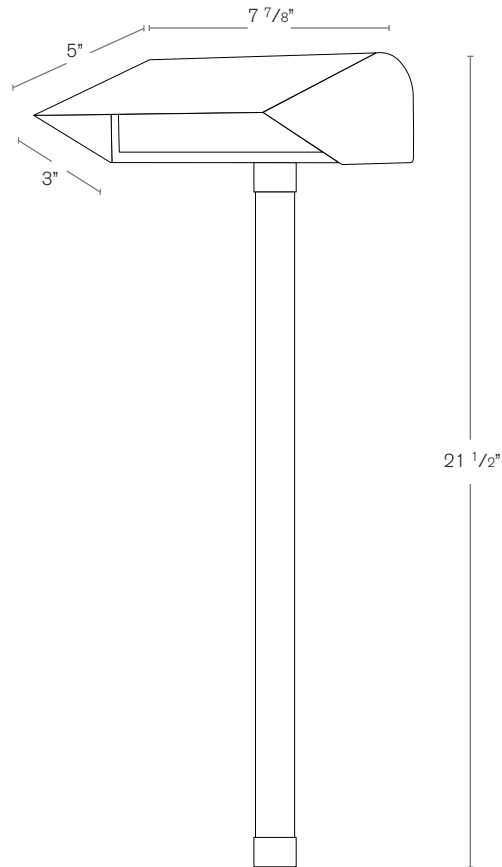

Forever Bright

SPECIFICATION FEATURES

Model: SPJ-CL8
Finish: Matte Bronze

- Finish:** Our naturally etched finishes will withstand the test of time. All finishes are individually treated insuring consistency. Our meticulous application results in a fixture that truly becomes "a one of a kind".
- Electrical:** Available in 12V or 120V
- Labels:** ETL Standard Wet Label
C-ETL

Contemporary Classics Path / Area Light

DESCRIPTION

- Model#:** SPJ - CL8
- Material:** Solid Brass
- Finish:** Matte Bronze
- Electrical:** 12V or 120V
- Engine:** Specify
- Lumens:** Specify
- Color Temp:** Specify
- Mounting:** 1/2" NPT.