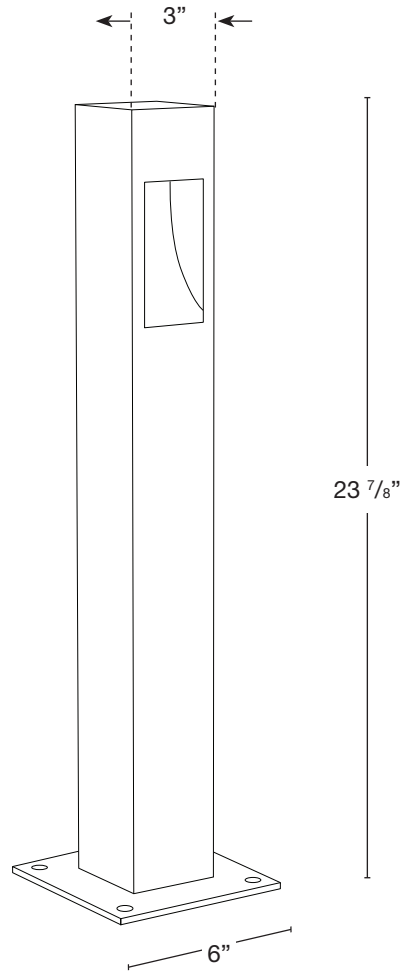

MOUNTING OPTION

- ☐ Anchor bolted-DM6SQ
- ☐ Direct Burial-DB

Deck Mount & Base Cover

Wet Listed

Ordering Example

Customer Approval

Date

SPJ-CC34-SQ-MBR-2W-27K-12V-DM6SQ