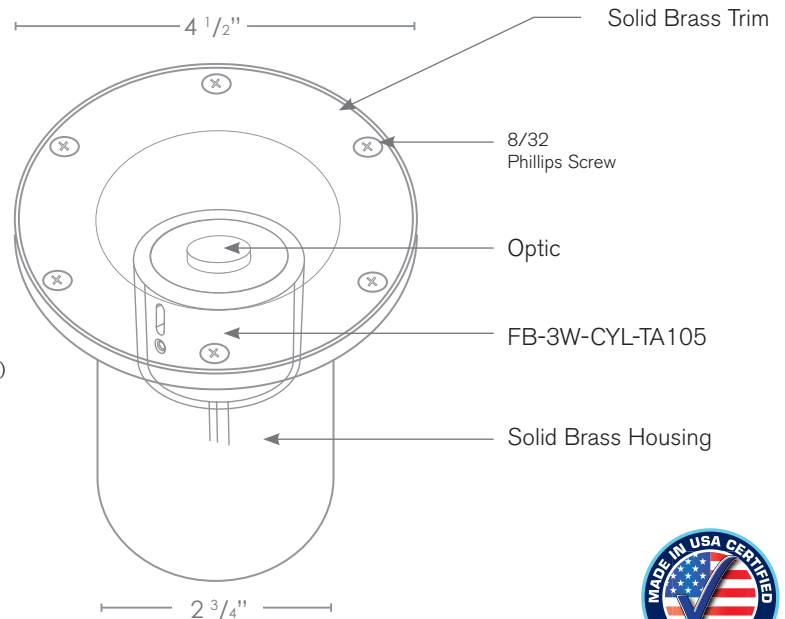

Forever Bright

SPECIFICATION FEATURES

Model: **SPJ-CBWL-16**
Finish: Satin Brass

- Finish:** Our naturally etched finishes will withstand the test of time. All finishes are individually treated insuring consistency. Our meticulous application results in a fixture that truly becomes "a one of a kind".
- Electrical:** Available in 8-15V, 12V-15V or 120V
- Labels:** ETL Standard Wet Label
C-ETL

Top View

Well Light

DESCRIPTION

- Model#:** SPJ-CBWL-16
- Material:** Solid Brass
- Color Temp:** 2700K
- Optic:** Spot, Flood, Wide Flood, Wide Angle Flood
- Lamp**
- Options:**

Lamp	Electrical	Lumens
FB-3W-CYL-TA105	8-15v	105
FB-5W-CYL-TA125	8-15v	125
FB-7W-CYL-TA210	12-15v, 120v	210
FB-10W-CYL-TA300	12-15v, 120v	300
- LED:** Nichia
- Adjustable**
- Beam Angle:** 0-40 Degree

- Concrete Pour Sleeve
- Model:** SPJ13-100S
- Trim Options:**
- ST - Square Trim 6" sq.
- FG - Flat Glass
- CG - Convex Glass
- GT - Grill Top

Wet Listed

ORDERING INFORMATION

Model#	Finishes	Wattage	Optics	Lumens	Color Temp.	Electrical
SPJ-CBWL-16	SB	3W	FLOOD	105	2700K	8-15V
V = Verde	GM = Gun Metal	3W	Spot	105	2700K	8-15V
M = Moss	B = Black	5W	Flood	125	4000K	12V-15V
AG = Aged Brass	R = Rusty	7W	Wide Flood	210	6500K	120V
MBR = Matte Bronze	PVDP = PVD Polished	10W	Wide Angle Flood	300		
SB = Satin Brass	PVDS = PVD Satin					