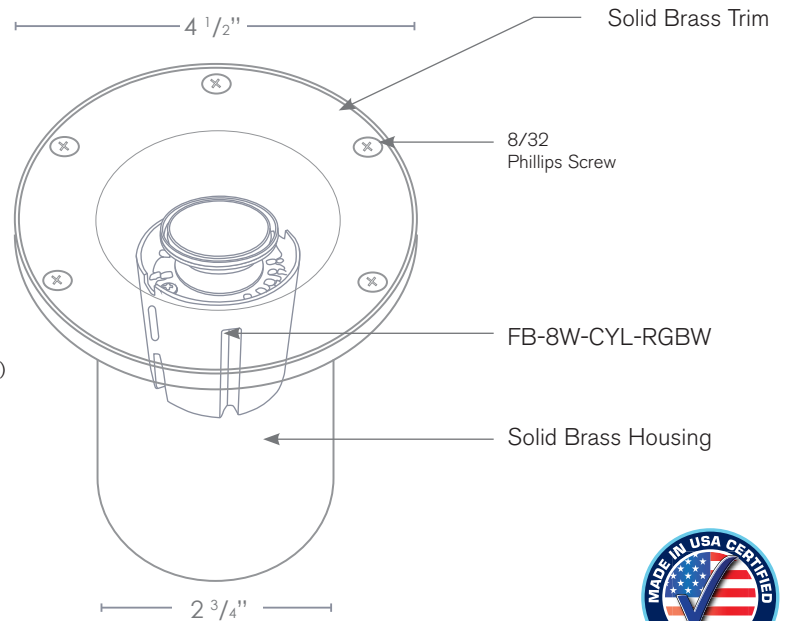

Forever Bright

SPECIFICATION FEATURES

Model: **SPJ-CBWL-FL-RGBW**
Finish: Satin Brass

- Finish:** Our naturally etched finishes will withstand the test of time. All finishes are individually treated insuring consistency. Our meticulous application results in a fixture that truly becomes "a one of a kind".
- Electrical:** Available in 8-15V or 12V-15V
- Labels:** ETL Standard Wet Label
C-ETL

Top View

Well Light

DESCRIPTION

- Model#:** SPJ-CBWL-FL-RGBW
- Material:** Solid Brass
- Color Temp:** RGBW
- Optic:** Flood
- Lamp:** FB-8W-CYL-RGBW

Concrete Pour Sleeve
Model: SPJ13-100S
Trim Options:
ST - Square Trim 6" sq.
FG - Flat Glass
CG - Convex Glass
GT - Grill Top