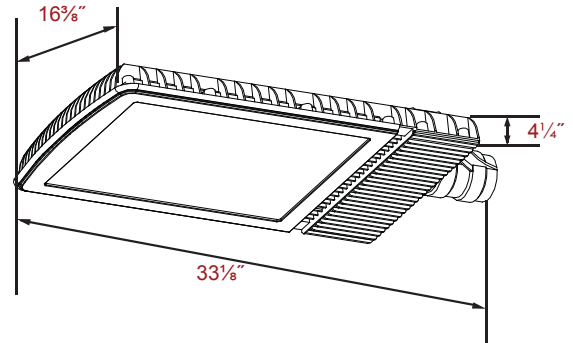

Bentley Large Area/Roadway IP67

SPJ-BLAR-1-AL

Housing:
Heavy-Duty Low Profile Die Cast Housing with Integral Heat Sinking, Driver Compartment, Mounting Arm Adaptor. Powdercoat Finish Over a Chromate Conversion Coating. Includes Twist Lock Photocell Receptacle.

Lens:
Clear Flat Glass Lens or Clear Flat Prismatic Glass Lens

Mounting:
60mm mounting arm adapter, adjustable slipfitter, wall bracket or two-piece swivel bracket.

Photometric Performance:

34,739 (C Optic);