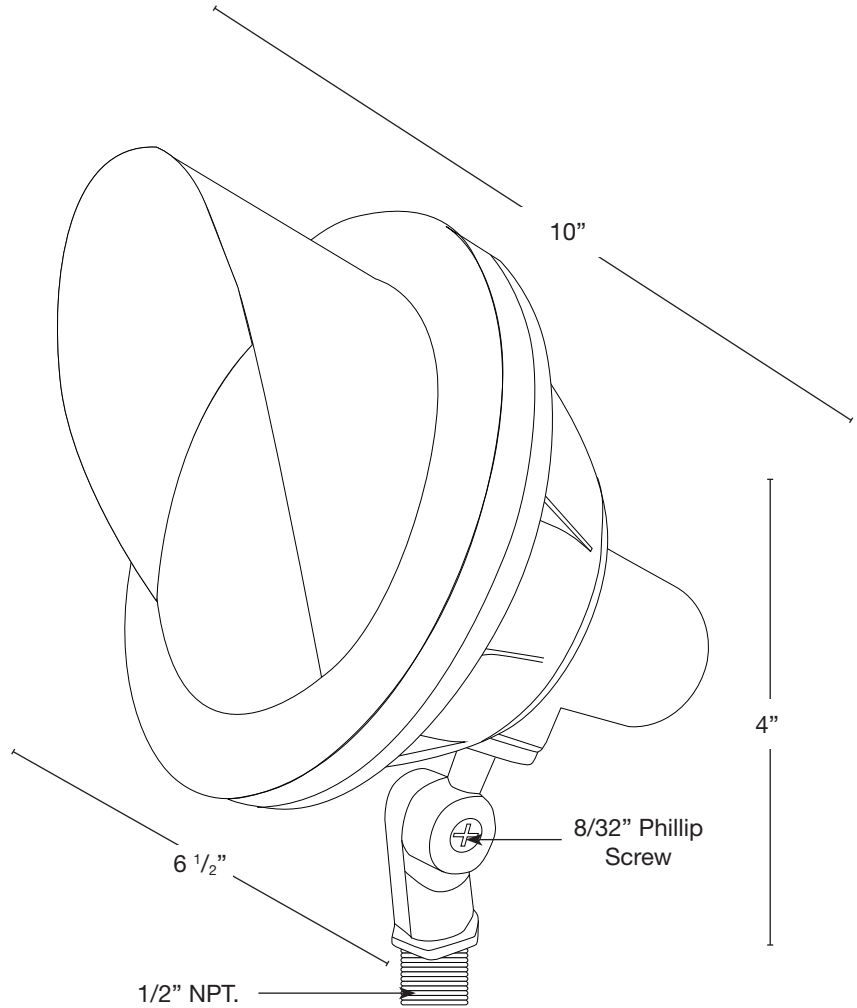

WATTAGE	LUMEN RANGE
<input type="checkbox"/> 20W	2200

Custom lumen packages are available upon request

**COLOR TEMPERATURE**

- 2700K
- RGBW

Custom options are available

**ELECTRICAL**

- 12-15V

**OPTICS/VIPI1**

- SPOT (STANDARD) 15d
- FLOOD 30d
- WIDE FLOOD 40d

Wet Listed

Ordering Example	Customer Approval	Date
SPJ-BL-PLC-B-20W-RGBW-12-15V		