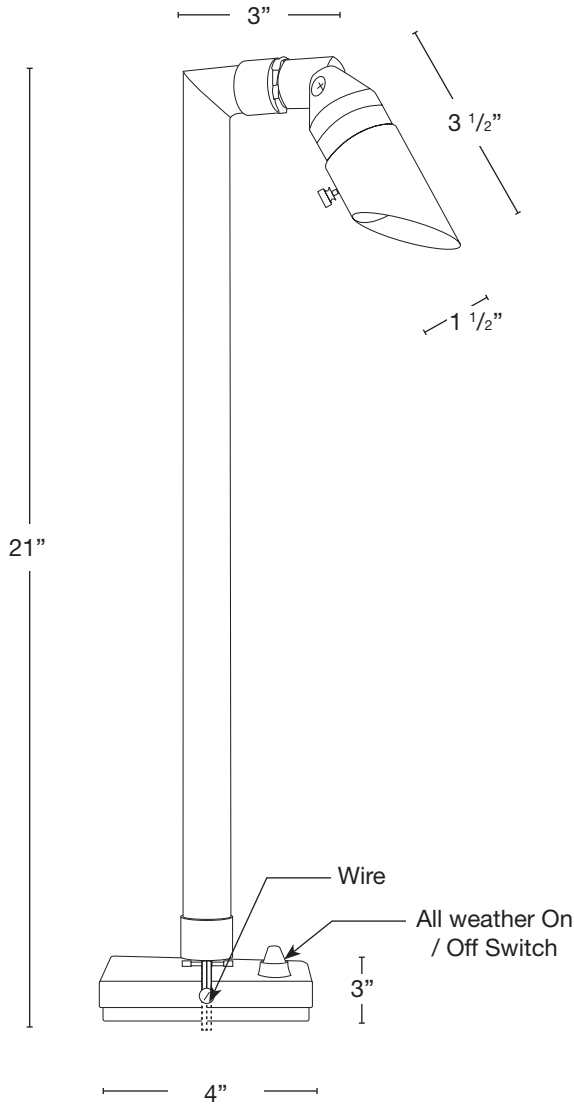

COLOR TEMPERATURE

- 2200K 5000K
- 2700K 6500K
- 3000K RGBW
- 4000K WARM DIMMING

Custom options are available

ELECTRICAL

- 8-15V 120V

OPTICS

- SPOT 19d
- FLOOD 38d
- WIDE FLOOD 54d
- WIDE ANGLE FLOOD 120d

Wet Listed