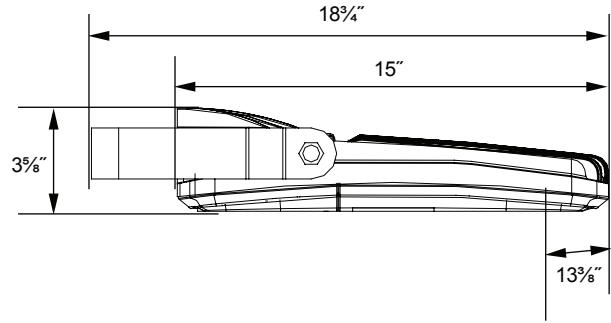

Bentley EasyLED Small Kitty Hawk Area Light

SPJ-BESKH-1-AL