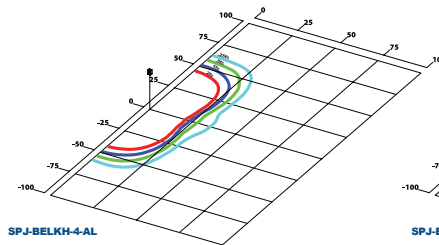

Unlimited LED Lumen Packages & Color Temperature Available!