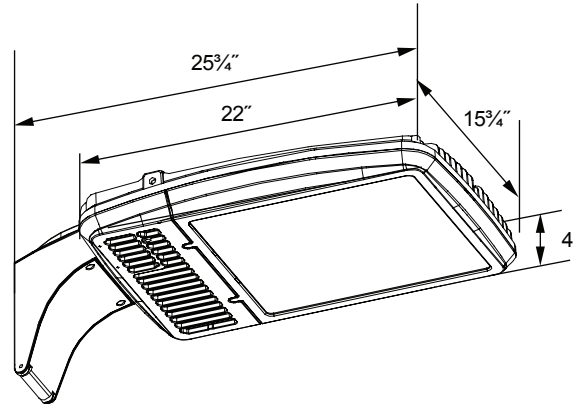

Bentley EasyLED Kitty Hawk Area Light

SPJ-BELKH-1-AL

Housing:
Die Cast Aluminum Housing and Front Frame, Integral Heat Sinking and Driver Compartment. Textured Architectural Bronze Powdercoat Finish Over a Chromate Conversion Coating. Photocell Adaptable. Includes Receptacle and Shorting Cap.

Lens:
Clear Flat Glass Lens or Clear Flat Prismatic Glass Lens.

Mounting:
Mount with two-piece swivel bracket, adjustable slipfitter, extruded mounting arms, wall bracket or mounting arm adaptor.

Photometric Performance:
IES Types: A,C,F
CCT: 4K, 5K
Delivered Lumens:
167w 18,000 - 20,000
256w 27,500 - 31,000