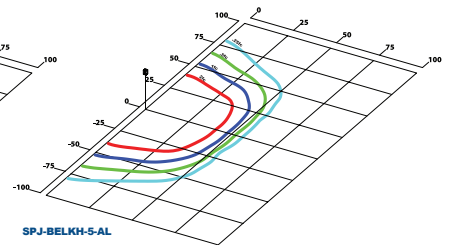

Unlimited LED Lumen Packages & Color Temperature Available!