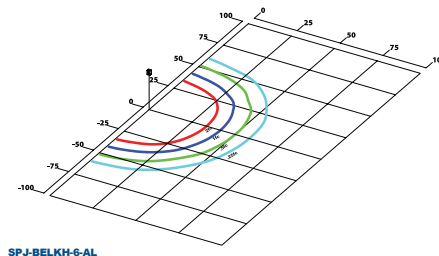

Unlimited LED Lumen Packages & Color Temperature Available!