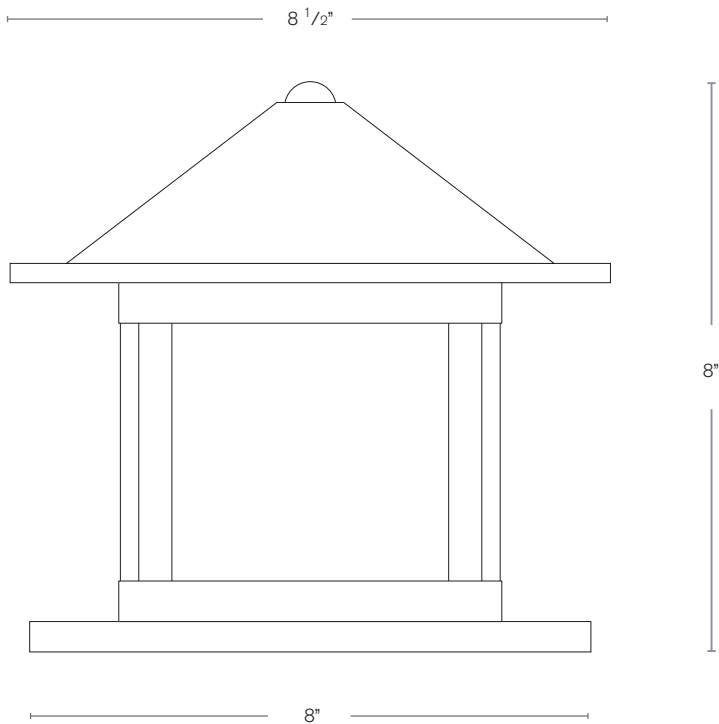

## SPECIFICATION FEATURES

Model: **SPJ -BC-8**

- Finish:** Our naturally etched finishes will withstand the test of time. All finishes are individually treated insuring consistency. Our meticulous application results in a fixture that truly becomes "a one of a kind".
- Electrical:** Available in 12-15V or 120V
- Labels:** ETL Standard Wet Label  
C-ETL

### Column Mount

### DESCRIPTION

- Model#:** SPJ -BC-8
- Material:** Copper
- Finish:** Raw Copper
- Glass:** Honey Swirl
- Electrical:** 12-15V or 120V
- Lumens:** 300
- Color Temp:** 2700 k

**Wet Listed**