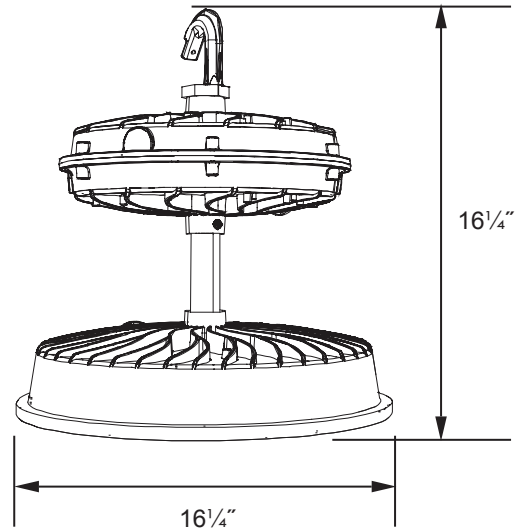

## SPJ-B16-1-HB

**Housing:**  
Die Cast Aluminum Housing with External Heat Sinks for Cooler Operating Temperatures. Powdercoat Finish Over a Chromate Conversion Coating. Includes 4" Stem. Maximum Stem Length: 30 Feet

**Lens:**  
Flat Clear or Prismatic Glass Lens, Acrylic Conical Lens, Polycarbonate Drop Lens.

**Mounting:**  
Mount with Included 1" Malleable Hook.

**Photometric Performance:**  
Array Lumens: 19,382

**Delivered Lumens:**  
Clear Glass: 16,405  
Prismatic Glass: 15,773  
Conical Lens: 16,977