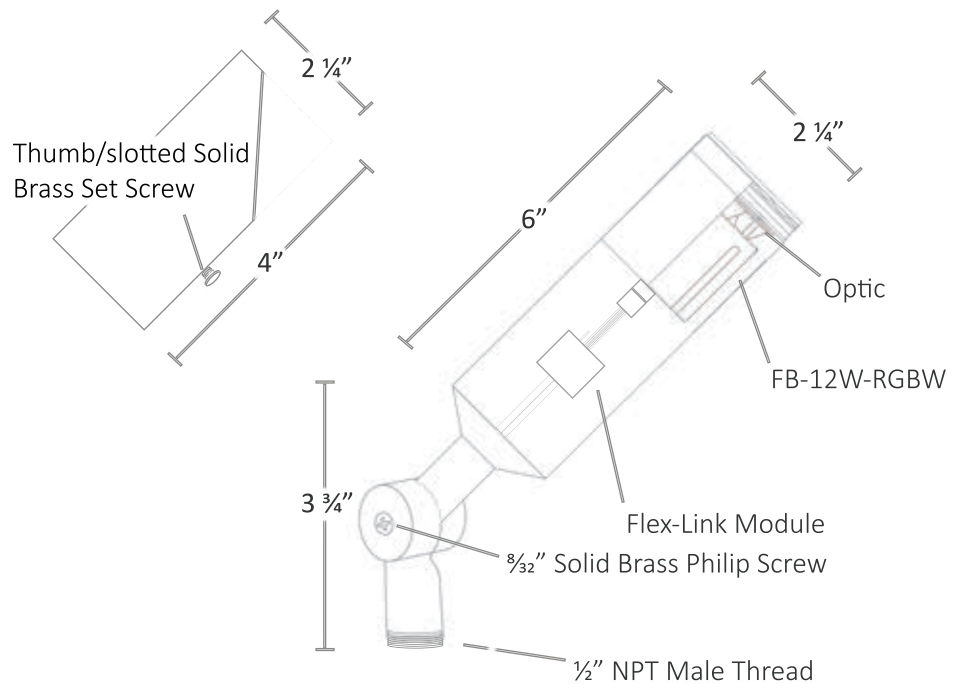

**Electrical:** 12v

**Labels:** ETL Standard Wet Label  
C-ETL

**Model#:** SPJ-ALPHA12-RGBW  
**Finish:** Matte Bronze  
**Electrical:** 12V  
**Engine:** FB-RGBW  
**Optic:** Flood  
**Wattage:** 12W  
**Color Temp:** 2800K or 3800K  
**Mounting:** 1/2" NPT Thread