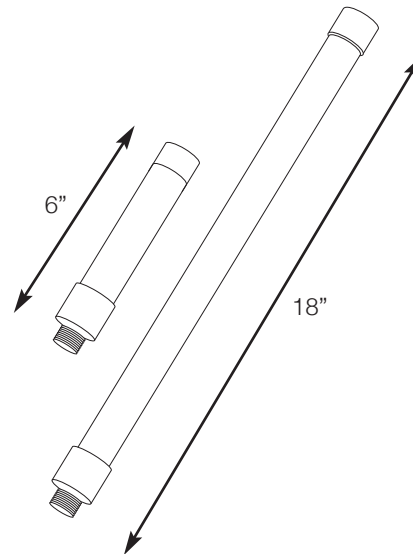

SPJ-ABR-610 & SPJ-ABR-1220

Risers

SPJ RISERS

Standard

ADJUSTABLE:

MODEL: SPJ-ABR-610
MATERIAL : Solid Brass or Copper
FINISH : Specify
DIMENSIONS : Extends to 10" overall

MODEL: SPJ-ABR-1220
MATERIAL : Solid Brass or Copper
FINISH : Specify
DIMENSIONS : Extends to 20" overall

SPJ-BR-6 6" Brass Riser
SPJ-BR-12 12" Brass Riser
SPJ-BR-18 18" Brass Riser
SPJ-BR-24 24" Brass Riser
 Specify brass or copper
 Example: SPJ Riser "Length"

DRAWN BY: MMC

BASE DESIGN: SPJ

DATE: 01-10-10

SPJ LIGHTING INC.