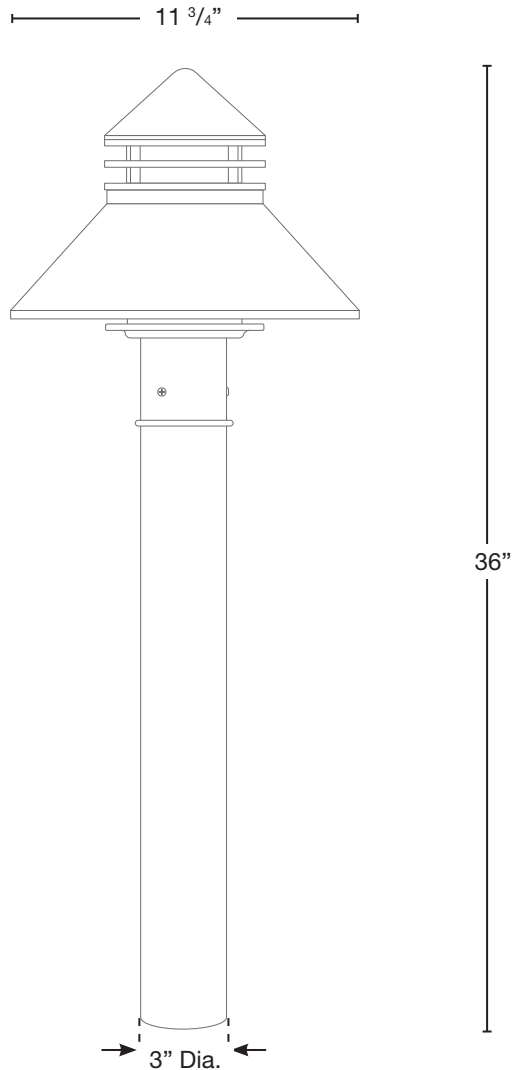

MODEL: **SPJ-720**
 MATERIAL: **Solid Brass**
 FINISH: **Matte Bronze**
 ELECTRICAL: **12V, 120V-277V**
 WATTAGE: **6W**
 ENGINE: **FB-TAB-6W**
 LUMENS: **300**
 MOUNTING: **Direct Burial/
Anchor Mounted**

MOUNTING OPTION

- Anchor bolted-DM6R
- Direct Burial-DB

BRASS POST DIAMETER

- 3" Diameter
- 4" Diameter

Deck Mount & Base Cover

6"

SPJ-DM6R (SHOWN)
SPJ-DM8R 8"
DECK MOUNT

6 1/8"

SPJ-DMC-6R (SHOWN)
SPJ-DMC-8R 8 1/8"
DECK COVER
COVER

Wet Listed

Ordering Example

Customer Approval

Date

SPJ-720-MBR-6W-27K-12V-DB-3"