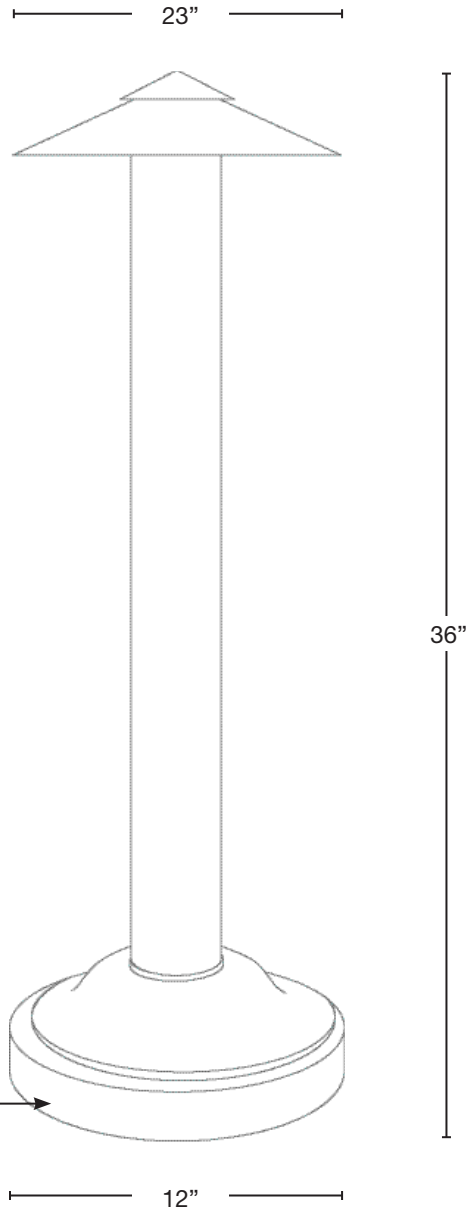

MODEL: **SPJ-716-23**
 MATERIAL: **Solid Brass**
 FINISH: **PVD Satin**
 ELECTRICAL: **12V, 120V-277V**
 WATTAGE: **6W**
 ENGINE: **FB-TAB-6W**
 LUMENS: **300**
 MOUNTING: **Direct Burial/
Anchor Mounted**

MOUNTING OPTION

- Anchor bolted-DM6R
- Direct Burial-DB

BRASS POST DIAMETER

- 3" Diameter
- 4" Diameter

Base Cover

Deck Mount & Base Cover

6"

SPJ-DM6R (SHOWN)
SPJ-DM8R 8"
DECK MOUNT

6 1/8"

SPJ-DMC-6R (SHOWN)
SPJ-DMC-8R 8 1/8"
DECK COVER
COVER

Wet Listed

Ordering Example

Customer Approval

Date

SPJ-716-23-PVDS-6W-27K-12V-DM6R-4"