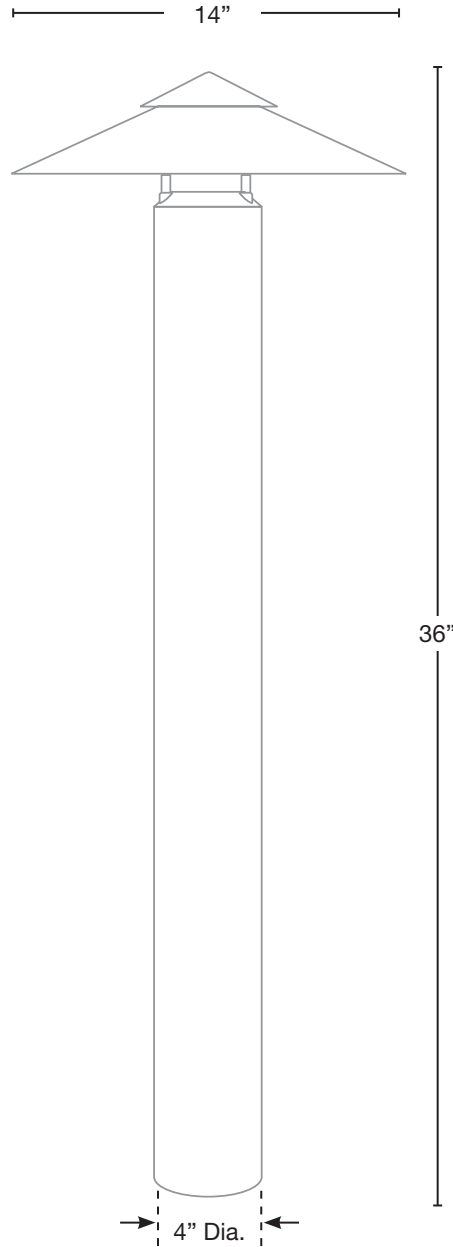

MODEL: **SPJ-716-14**
 MATERIAL: **Solid Brass**
 FINISH: **Matte Bronze**
 ELECTRICAL: **12V, 120V-277V**
 WATTAGE: **6W**
 ENGINE: **FB-TAB-6W**
 LUMENS: **300**
 MOUNTING: **Direct Burial/
Anchor Mounted**

MOUNTING OPTION

- Anchor bolted-DM6R
- Direct Burial-DB

BRASS POST DIAMETER

- 3" Diameter
- 4" Diameter

Deck Mount & Base Cover

6"

SPJ-DM6R (SHOWN)
SPJ-DM8R 8"
DECK MOUNT

6 1/8"

SPJ-DMC-6R (SHOWN)
SPJ-DMC-8R 8 1/8"
DECK COVER
COVER

Wet Listed

Ordering Example

Customer Approval

Date

SPJ-716-14-MBR-6W-27K-12V-DB-4"