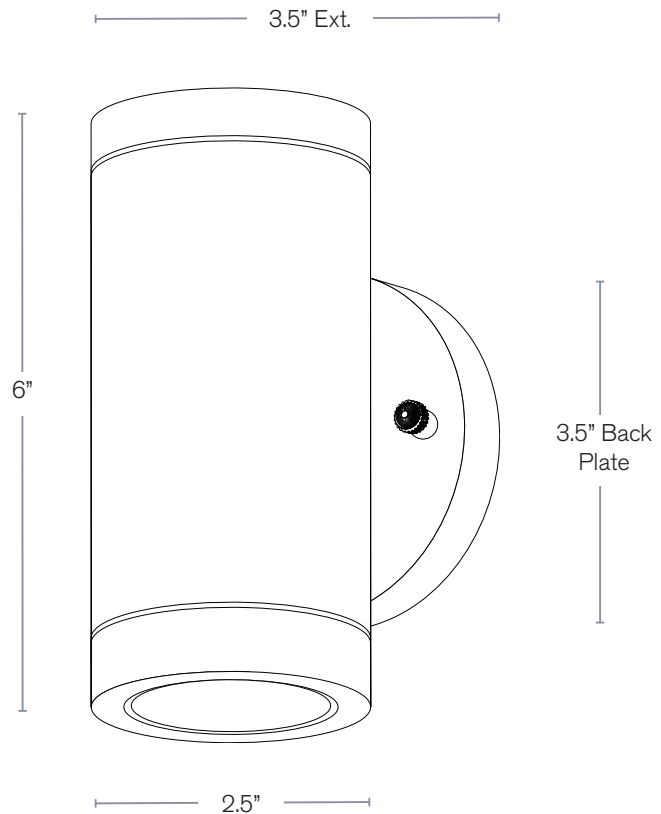

Forever Bright

SPECIFICATION FEATURES

Model: **SPJ-701-RC**
Shown: Raw Copper

UP / DOWN LIGHT

- Finish:** Our naturally etched finishes will withstand the test of time. All finishes are individually treated insuring consistency. Our meticulous application results in a fixture that truly becomes "a one of a kind".
- Electrical:** Available in 12V-120V
- Labels:** UL Wet Label

DESCRIPTION

- MODEL:** SPJ-701-RC
- MATERIAL:** RAW COPPER
- FINISH:** RAW COPPER
- ELECTRICAL:** 12V OR 120V
- ENGINE:** (2) 2W LED
- LUMENS:** 300
- MOUNTING:** WALL MOUNT

SPJ Approval			Customer Approval		
--------------	--	--	-------------------	--	--

Model#	Finishes	Wattage	Lumens	Color Temp.	Electrical
SPJ-701-RC	RC	(2) 2W	300	2700K	120V
	V = Verde GM = Gun Metal M = Moss B = Black AG = Aged Brass RC = Raw Copper MBR = Matte Bronze PVDP = PVD Polished SB = Satin Brass PVDS = PVD Satin		300	2700k RGBW Amber	12V 120V