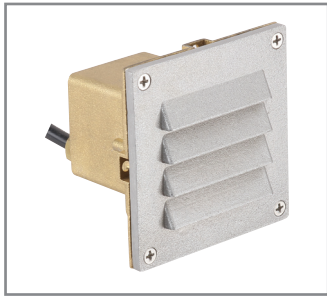

## SPECIFICATION FEATURES

Model: **SPJ-4SLL**  
Finish: PVD Satin

- Finish:** Our naturally etched finishes will withstand the test of time. All finishes are individually treated insuring consistency. Our meticulous application results in a fixture that truly becomes "a one of a kind".
- Electrical:** Available in 8-15V
- Labels:** ETL Standard Wet Label  
C-ETL

## Recessed Step Light

### DESCRIPTION

- Model#:** SPJ-4SLL (louvre window)
- Model#:** SPJ-4SLO (open window)
- Material:** Cast Brass
- Engine:** FB-2W-CYL-TA16
- Lumens:** 135
- Optic:** Wide Angle Flood
- Color Temp:** 2700K
- Electrical:** 8-15V, 120V
- Mounting:** Recessed
- LED:** Nichia

### ORDERING INFORMATION

Model#	Finishes	Wattage	Optics	Lumens	Color Temp.	Electrical
SPJ-4SLL	PVDS	2W	WIDE ANGLE FLOOD	135	2700K	8-15V
	V = Verde M = Moss AG = Aged Brass MBR = Matte Bronze SB = Satin Brass GM = Gun Metal B = Black R = Rusty PVDP = PVD Polished PVDS = PVD Satin	2W	Wide Angle Flood	135	2700K 4000K 5000K	8-15V