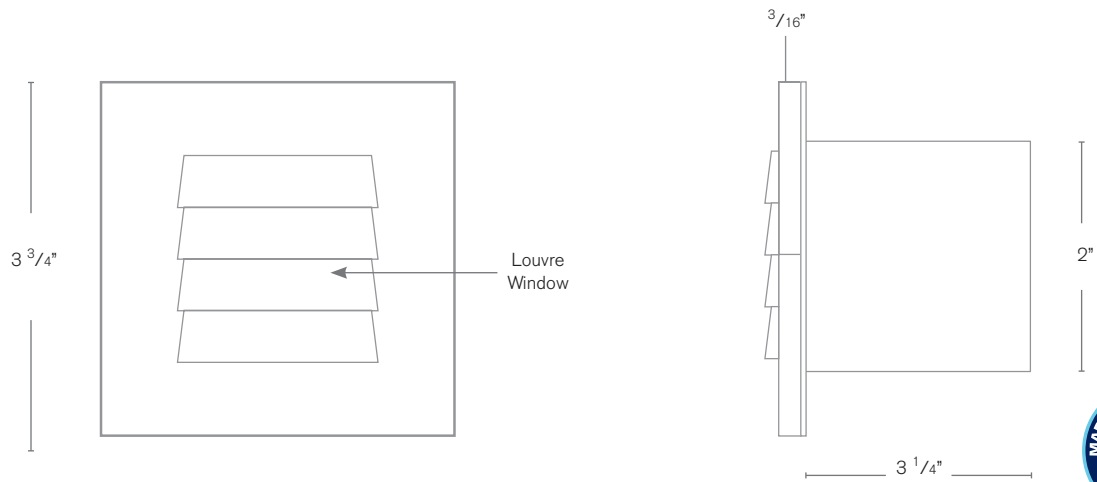

### DESCRIPTION

- Model#:** SPJ-4SLL (louvre window)
- Model#:** SPJ-4SLO (open window)
- Material:** Cast Brass
- Engine:** FB-2W-CYL-TA16
- Lumens:** 135
- Optic:** Wide Angle Flood
- Color Temp:** 2700K
- Electrical:** 8-15V, 120V
- Mounting:** Recessed
- LED:** Nichia