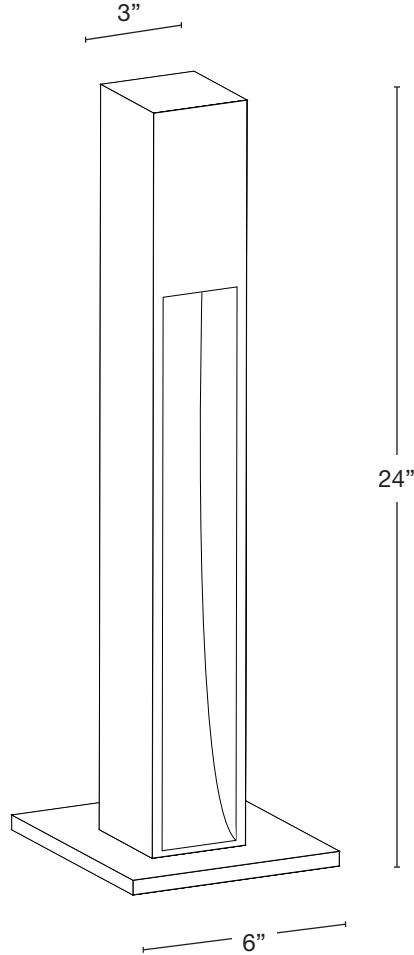

MOUNTING OPTION

- ☐ Anchor bolted-DM6SQ
- ☐ Direct Burial-DB

Deck Mount & Base Cover

Wet Listed

Ordering Example

Customer Approval

Date

SPJ-34LR-MBR-2W-27K-12V-DM6SQ