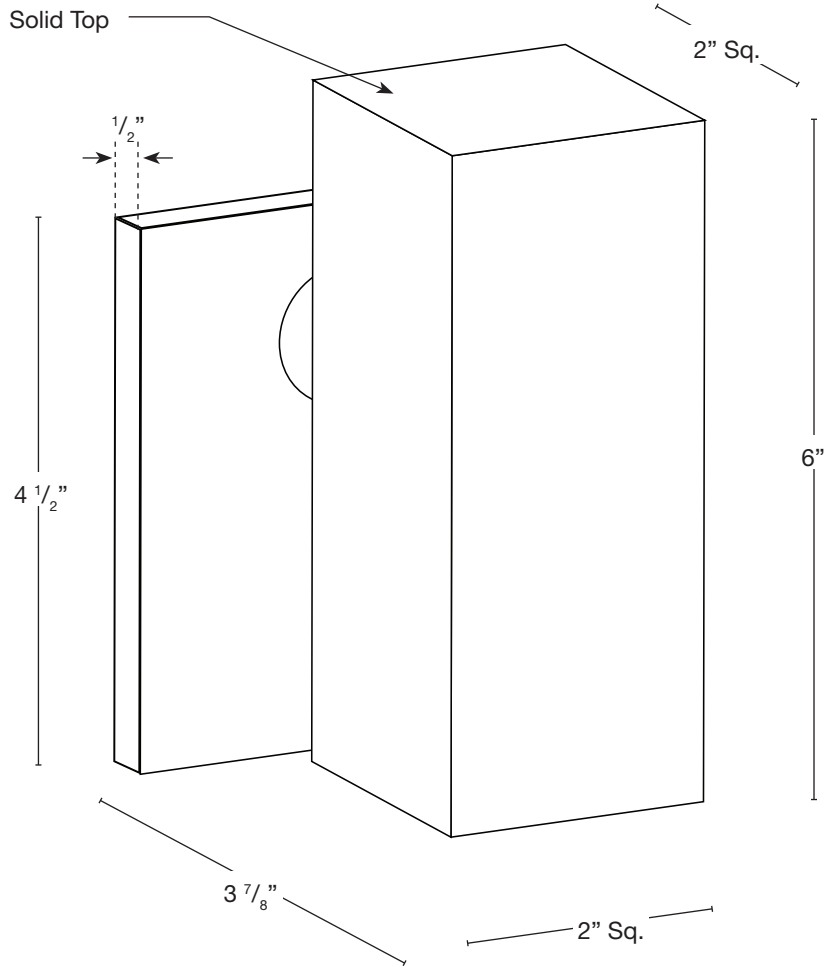

ELECTRICAL

- ☐ 12V
- ☐ 120V

SPJ/2DL (downlight only)
SPJ/2UP/DL (Up/Down light) (2) FB-3W-CYL-TA16

Wet Listed

Ordering Example

Customer Approval

Date

SPJ-2DL-B-3W-27K-12V