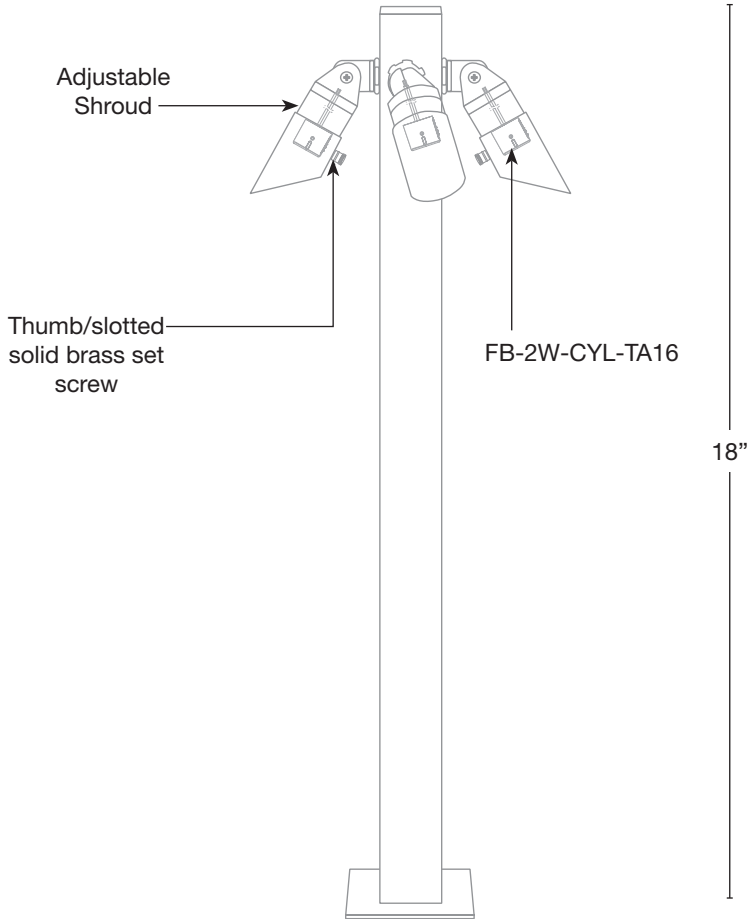

MODEL: **SPJ-23D**
 MATERIAL: **Solid Brass**
 FINISH: **Black**
 ELECTRICAL: **8-15V**
 ENGINE: **FB-2W-CYL-TA16**
 LUMENS: **150**
 COLOR TEMP: **2700K**
 MOUNTING: **Direct Burial or Deck Mount**
 LED: **Nichia**

ELECTRICAL

- 8-15V 120V

OPTICS

- SPOT FLOOD
- WIDE FLOOD WIDE ANGLE FLOOD

Deck Mount Option
 Model: SPJ-DM5

Wet Listed

Ordering Example

Customer Approval

Date

SPJ-23D-B-2W-27K-8-15V