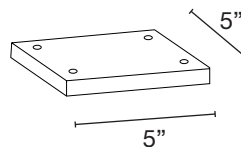

ELECTRICAL

- 8-15V 120V

OPTICS

- SPOT FLOOD
- WIDE FLOOD WIDE ANGLE FLOOD

Deck Mount Option
 Model: SPJ-DM5

Wet Listed

Ordering Example

Customer Approval