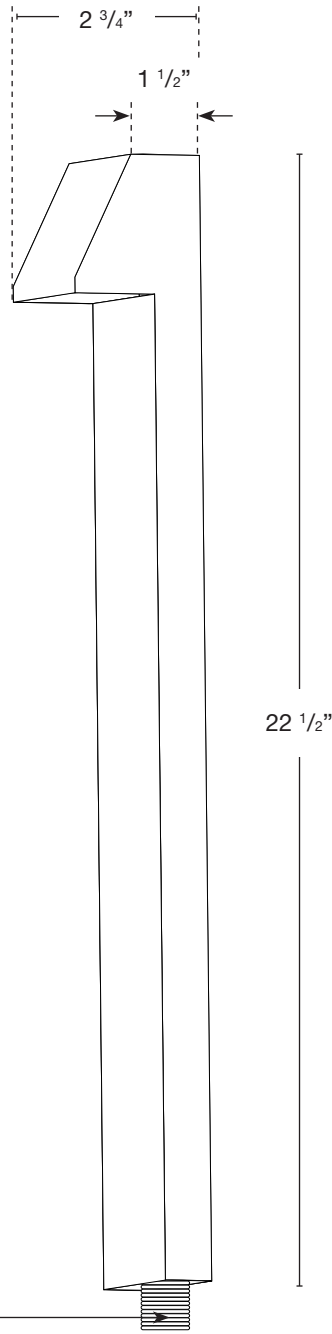

MODEL: **SPJ-21-BKPL**
 MATERIAL: **Solid Brass**
 FINISH SHOWN: **Matte Bronze**
 ELECTRICAL: **12V**
 WATTAGE: **2W**
 ENGINE: **FB-LS2**
 LUMENS: **150**
 MOUNTING: **1/2" NPT. Dual Fin Spike Included**

FINISHES

- Matte Bronze (MBR)
- Verde (V)
- Moss (M)
- Black (B)
- Rusty (R)
- Satin Brass (SB)
- Aged Brass (AG)
- Raw Copper (RC)
- Natural Copper (NC)

PVD PREMIUM

- PVD Polished (PVDP)
- PVD Satin (PVDS)
- PVD Graphite (PVDG)
- PVD Bronze (PVDBZ)
- PVD Black (PVDBL)

Custom options are available

ELECTRICAL

- 12V

Wet Listed

Ordering Example

Customer Approval

Date

SPJ-21-BKPL-MBR-2W-27K-12V