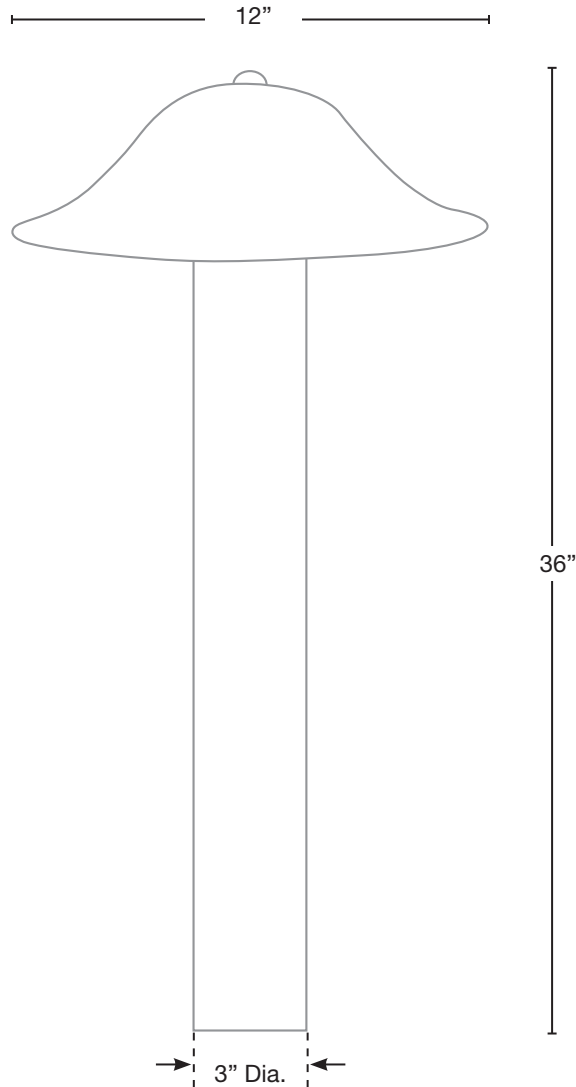

MODEL: **SPJ-120B**
 MATERIAL: **Solid Brass**
 FINISH: **Verde**
 ELECTRICAL: **12V, 120V-277V**
 WATTAGE: **6W**
 ENGINE: **FB-TAB-6W**
 LUMENS: **300**
 MOUNTING: **Direct Burial/
Anchor Mounted**

FINISHES

MOUNTING OPTION

- Anchor bolted-DM6R
- Direct Burial-DB

BRASS POST DIAMETER

- 3" Diameter
- 4" Diameter

Deck Mount & Base Cover

6"

SPJ-DM6R (SHOWN)
SPJ-DM8R 8"
DECK MOUNT

6 1/8"

SPJ-DMC-6R (SHOWN)
SPJ-DMC-8R 8 1/8"
DECK COVER
COVER

Wet Listed

Ordering Example

Customer Approval

Date

SPJ-120B-V-6W-27K-12V-DB-3"