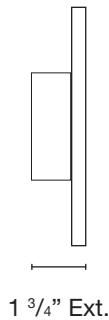

MODEL: **PORTOLA SM7**
 MATERIAL: **Solid Brass**
 FINISH SHOWN: **Satin Brass**
 ELECTRICAL: **12V or 120V**
 ENGINE: **4W STRIP**
 WATTAGE: **4W**
 LUMENS: **400**
 MOUNTING: **Horizontal or Vertical**

- 12V
- 120V

SIDE VIEW

Wet Listed

Ordering Example

Customer Approval

Date

PORTOLA-SM7-SB-4W-12V