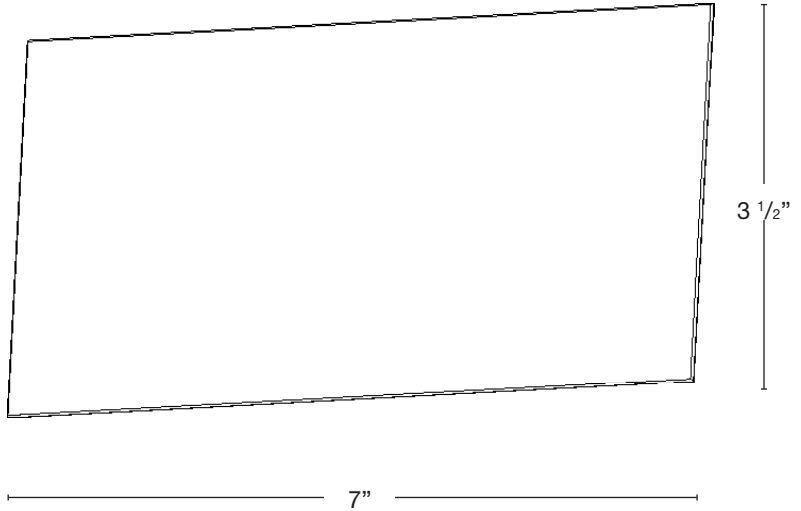

- 12V
- 120V

SIDE VIEW

Wet Listed

Ordering Example

Customer Approval

Date

PORTOLA-SM7-SB-4W-12V