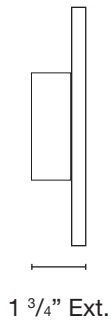

SIDE VIEW

Wet Listed

Ordering Example

Customer Approval

Date

PORTOLA-SM12-B-4W-12V