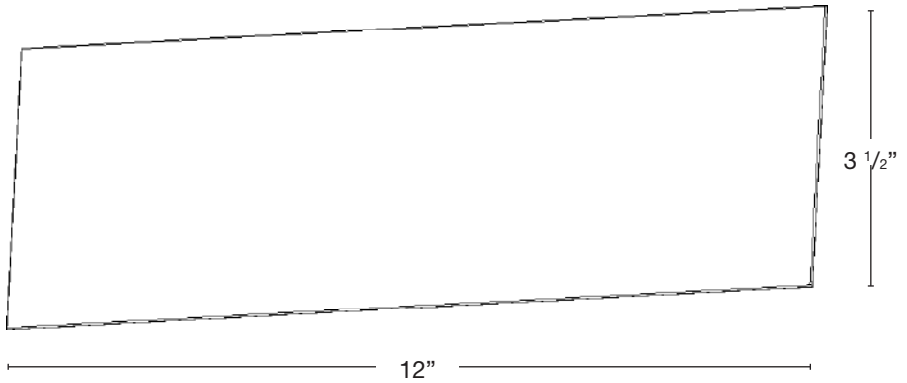

ELECTRICAL

☐ 12V	☐ 120V

SIDE VIEW

Wet Listed

Ordering Example

Customer Approval

Date

PORTOLA-SM12-B-4W-12V