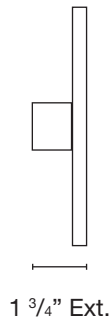

MODEL: **PORTOLA REC16**
 MATERIAL: **Solid Brass**
 FINISH SHOWN: **PVD Satin**
 ELECTRICAL: **12V or 120V**
 WATTAGE: **8W**
 LUMENS: **800 AC Standard**
 MOUNTING: **Horizontal or Vertical**

FINISHES

Custom options are available

ELECTRICAL

- 12V
- 120V

SIDE VIEW

Wet Listed

| Ordering Example | Customer Approval | Date |
|---------------------------|-------------------|------|
| PORTOLA-REC16-PVDS-8W-12V | | |