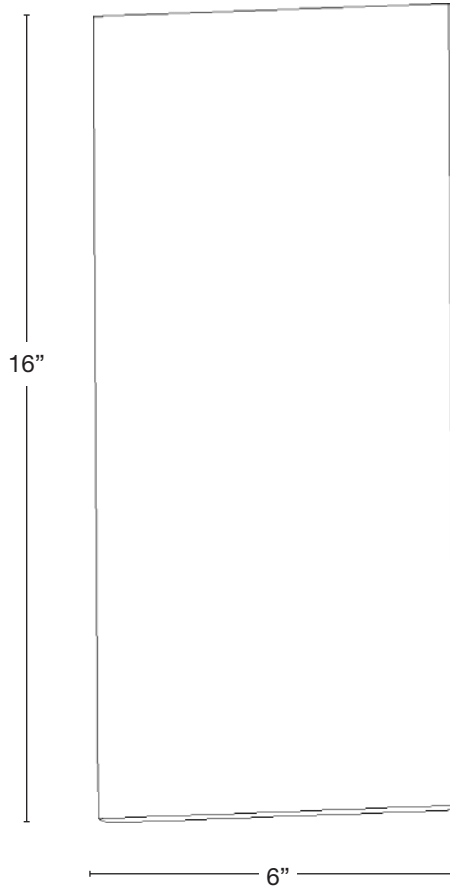

ELECTRICAL

- ☐ 12V
- ☐ 120V

SIDE VIEW

Wet Listed

Ordering Example	Customer Approval	Date
PORTOLA-REC16-PVDS-8W-12V