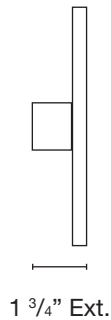

MODEL: **PORTOLA REC10**
 MATERIAL: **Solid Brass**
 FINISH SHOWN: **PVD Satin**
 ELECTRICAL: **12V or 120V**
 WATTAGE: **8W**
 LUMENS: **800 AC Standard**
 MOUNTING: **Horizontal or Vertical**

FINISHES

- 12V
- 120V

SIDE VIEW

Wet Listed

Ordering Example

Customer Approval

Date

PORTOLA-REC10-PVDS-8W-12V