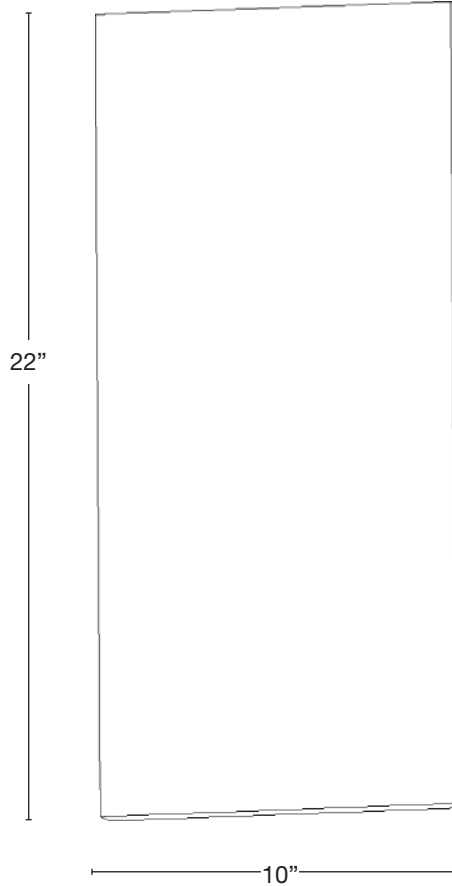

ELECTRICAL

- ☐ 12V
- ☐ 120V

SIDE VIEW

Wet Listed

Ordering Example

Customer Approval

Date

PORTOLA-REC10-PVDS-8W-12V