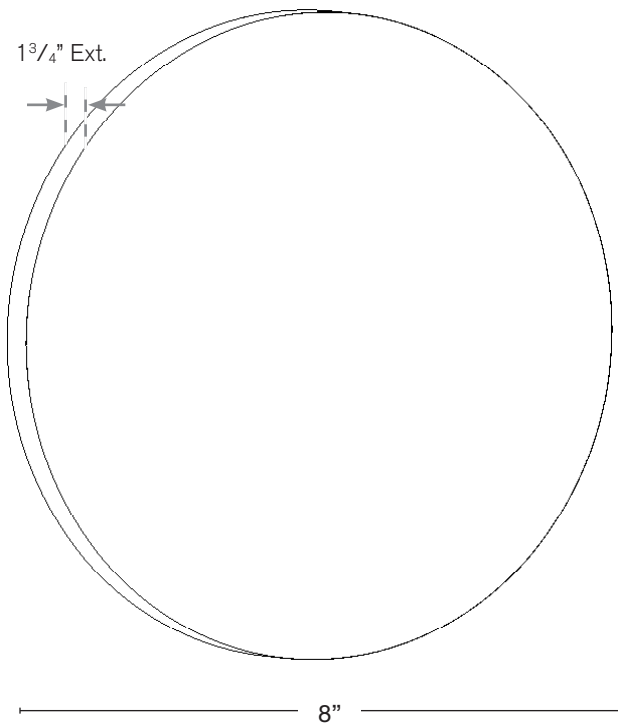

- 12V
- 120V

**BACK PLATE**

Wet Listed

Ordering Example

Customer Approval

Date

PORTOLA-R8-PVDS-8W-12V