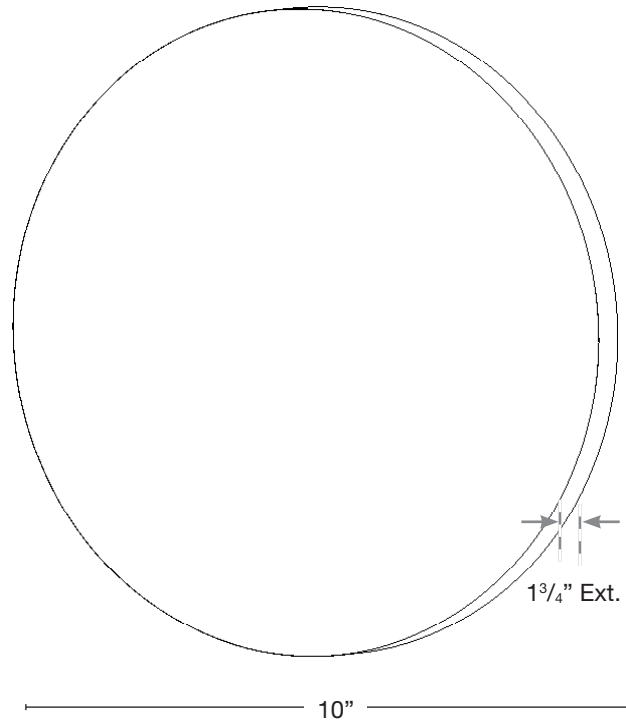

ELECTRICAL

☐ 12V	☐ 120V

BACK PLATE

Wet Listed

Ordering Example

Customer Approval

Date

PORTOLA-R10-MBR-8W-12V