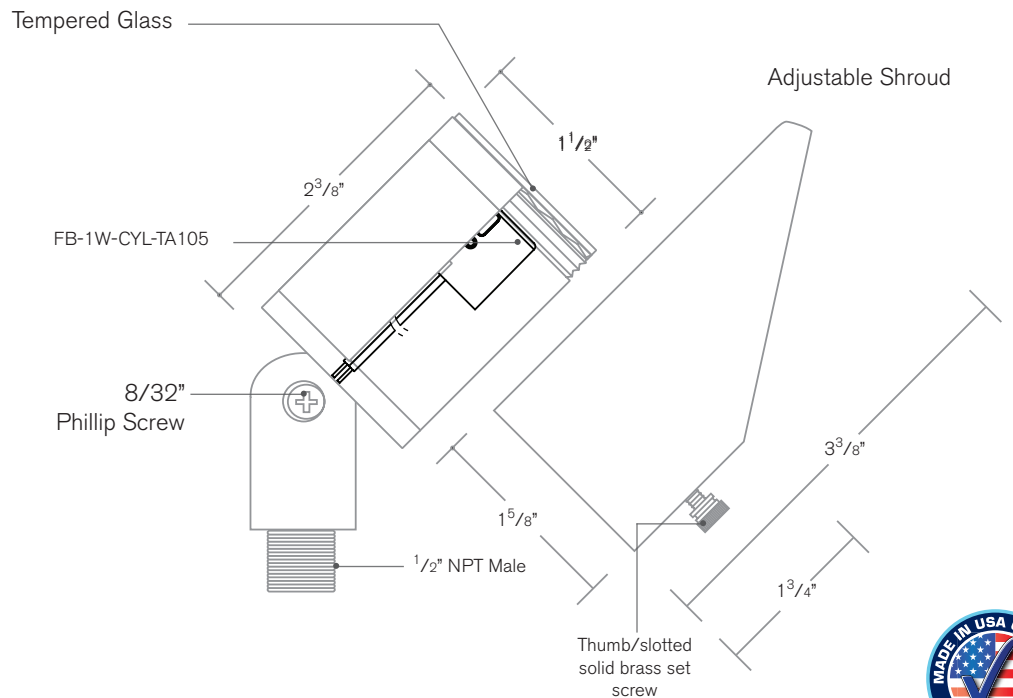

Forever Bright

SPECIFICATION FEATURES

Model: **Mrs. Universe**
Finish: PVD Satin

- Finish:** Our naturally etched finishes will withstand the test of time. All finishes are individually treated insuring consistency. Our meticulous application results in a fixture that truly becomes "a one of a kind".
- Electrical:** Available in 8-15V
- Labels:** ETL Standard Wet Label
C-ETL

Directional Light

DESCRIPTION

- Model#:** Mrs. Universe
- Material:** Solid Brass
- Electrical:** 8-15V
- Engine:** FB-1W-CYL-TA85
- Lumens:** 85
- Color Temp:** 2700K
- Optic:** Spot, Flood, Wide Flood, Wide Angle Flood
- Mounting:** 1/2" NPT.
- LED:** Nichia

Wet Listed

ORDERING INFORMATION

Model#	Finishes	Wattage	Optics	Lumens	Color Temp.	Electrical
MRS. UNIVERSE	PVDS	1W	FLOOD	85	2700K	8-15V
V = Verde	GM = Gun Metal	1W	Spot	85	2700K	8-15V
M = Moss	B = Black		Flood		4000K	
AG = Aged Brass	R = Rusty		Wide Flood		6500K	
MBR = Matte Bronze	PVDP = PVD Polished		Wide Angle Flood			
SB = Satin Brass	PVDS = PVD Satin					