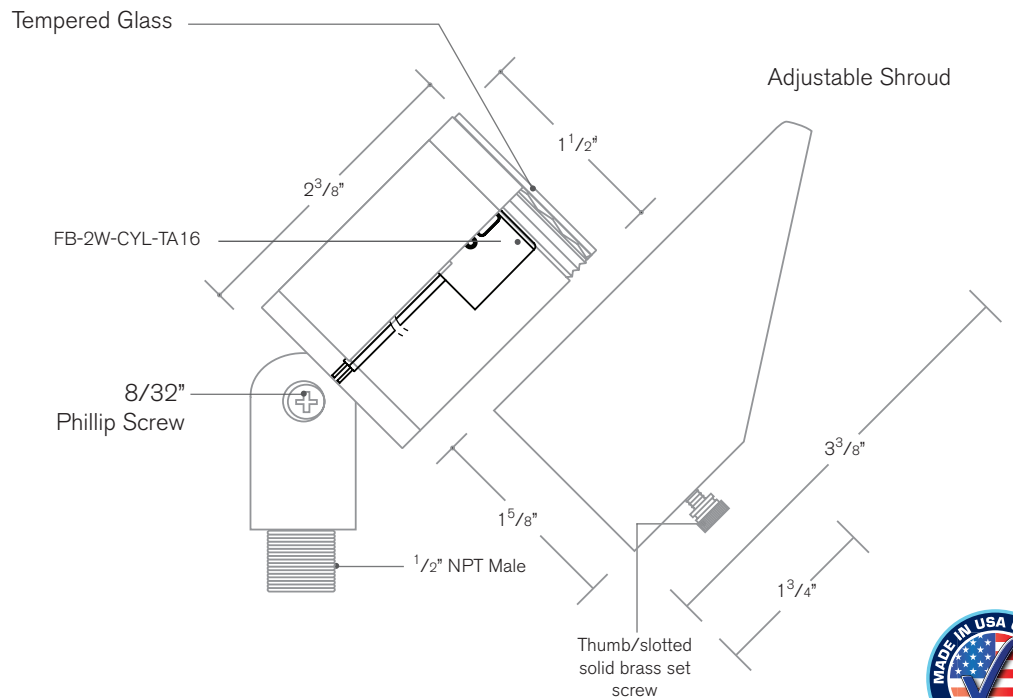

Forever Bright

SPECIFICATION FEATURES

Model: **Mr. Universality**

- Finish:** Our naturally etched finishes will withstand the test of time. All finishes are individually treated insuring consistency. Our meticulous application results in a fixture that truly becomes "a one of a kind".
- Electrical:** Available in 8-15V
- Labels:** ETL Standard Wet Label
C-ETL

Directional Light

DESCRIPTION

- Model#:** Mr. Universality
- Material:** Solid Brass
- Finish:** Matte Bronze
- Electrical:** 8-15V
- Engine:** FB-2W-CYL-TA16
- Lumens:** 150
- Color Temp:** 2700K
- Optic:** Spot, Flood, Wide Flood,
Wide Angle Flood
- Mounting:** 1/2" NPT.

Wet Listed

ORDERING INFORMATION

Model#	Finishes	Wattage	Optics	Lumens	Color Temp.	Electrical
Mr. Universality	MBR	2W	FLOOD	150	2700K	8-15V

- V = Verde
- M = Moss
- AG = Aged Brass
- MBR = Matte Bronze
- SB = Satin Brass
- GM = Gun Metal
- B = Black
- R = Rusty
- PVDP = PVD Polished
- PVDS = PVD Satin
- 2W
- Spot
- Flood
- Wide Flood
- Wide Angle Flood
- 2700K
- 4000K
- 5000K
- 8-15V