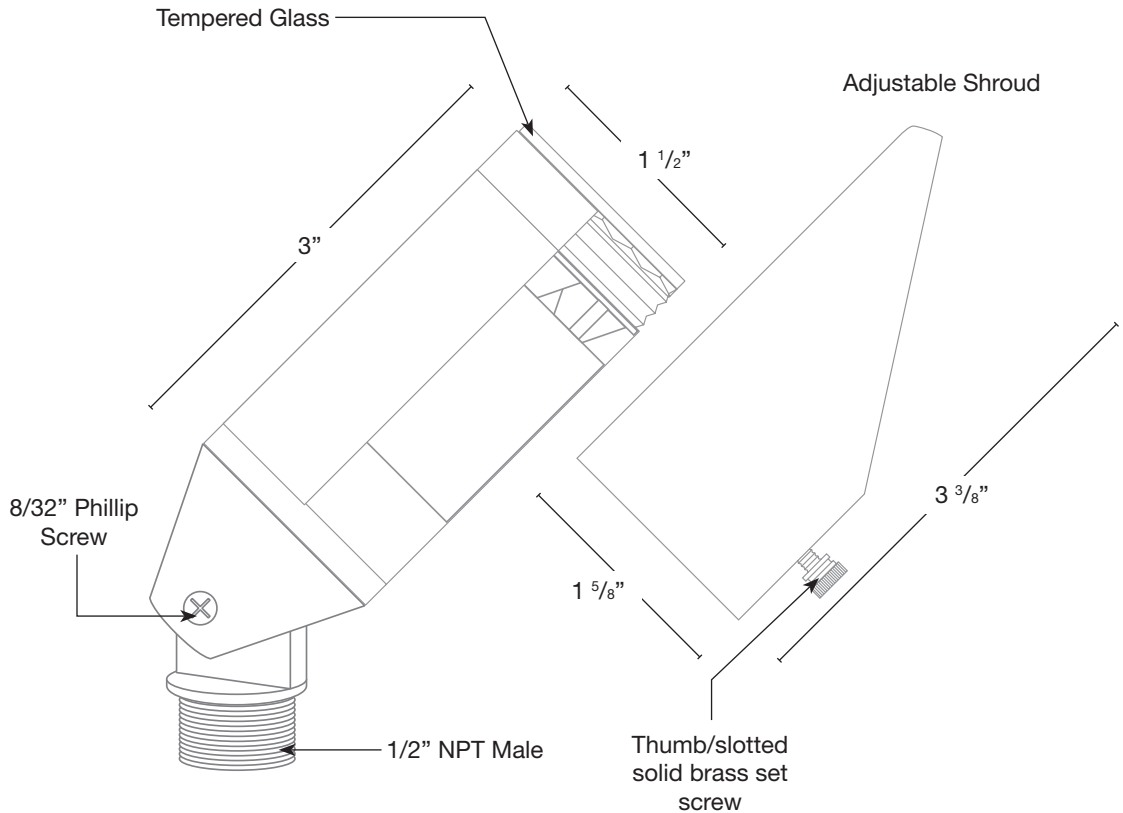

OPTICS

- ☐ WIDE FLOOD (STANDARD) 54d

Wet Listed

Ordering Example

Customer Approval

Date

MR UNIVERSE-PLC-MBR-4W-RGBW-12V-15V