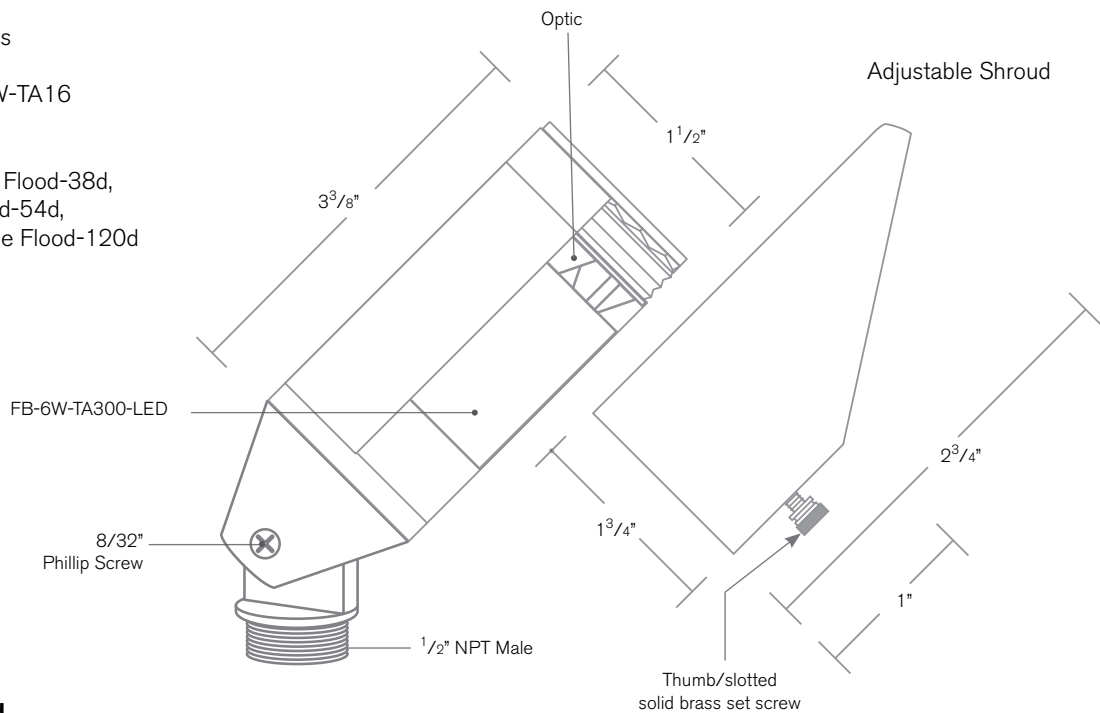

Forever Bright

SPECIFICATION FEATURES

Model: **Li'l Beast**
Finish: Matte Bronze

- Finish:** Our naturally etched finishes will withstand the test of time. All finishes are individually treated insuring consistency. Our meticulous application results in a fixture that truly becomes "a one of a kind".
- Electrical:** Available in 12-15V
- Labels:** ETL Standard Wet Label
C-ETL

Directional Light

DESCRIPTION

- Model#:** Li'l Beast
- Material:** Solid Brass
- Electrical:** 12-15V
- Engine:** FB-LB-6W-TA16
- Lumens:** 300
- Color Temp:** 2700K
- Optic:** Spot-19d, Flood-38d, Wide Flood-54d, Wide Angle Flood-120d
- Mounting:** 1/2" NPT.
- LED:** Nichia