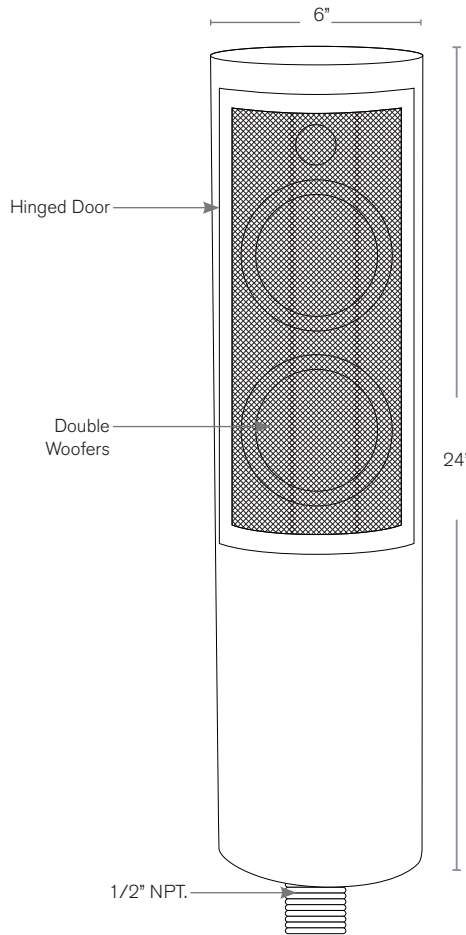

Wet Listed

ORDERING INFORMATION

Model#	Finishes	Impedance
LVR-246-2-MBR	MBR	4 OHMS
	MBR = Matte Bronze RC = Raw Copper BLK = Black	4 ohms 8 ohms
	PVDS = PVD Satin SB = Satin Brass PVDG = PVD Graphite