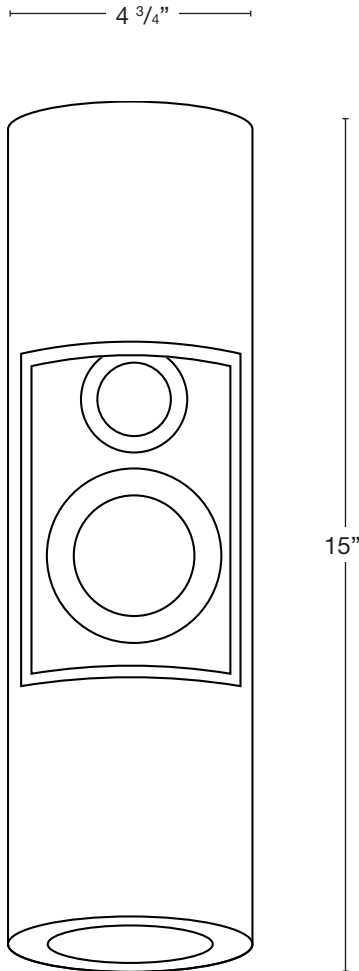

ELECTRICAL

- ☐ 12V
- ☐ 120V

Wet Listed

Ordering Example

Customer Approval

Date

LVR-123-PVDS-WM-PVDS-2W-27K-12V