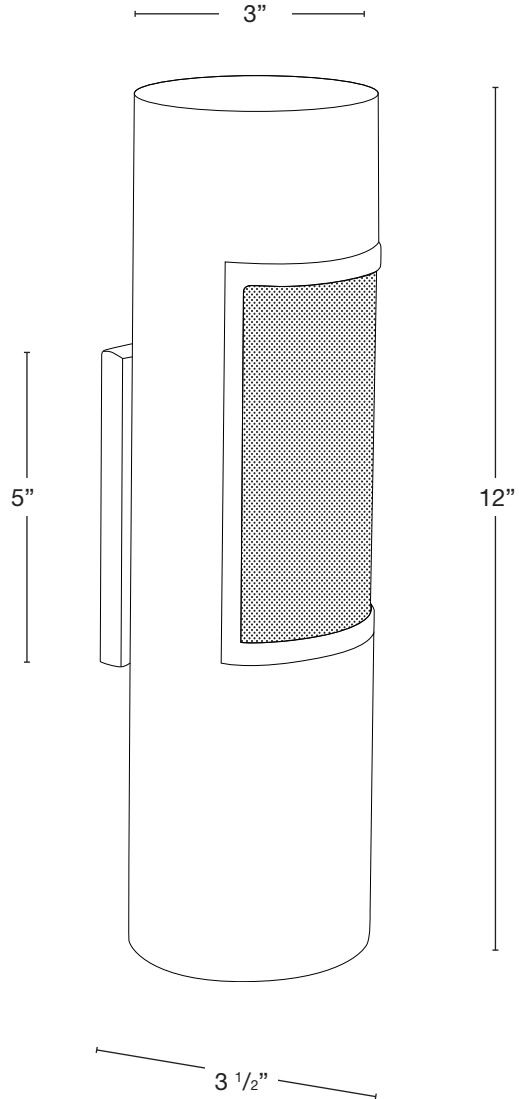

PVD PREMIUM

- ☐ PVD Polished (PVDP)
- ☐ PVD Satin (PVDS)
- ☐ PVD Graphite (PVDG)
- ☐ PVD Bronze (PVDBZ)
- ☐ PVD Black (PVDBL)

Wet Listed

Ordering Example

Customer Approval

Date

LVR-123-BLK-WM-BLK