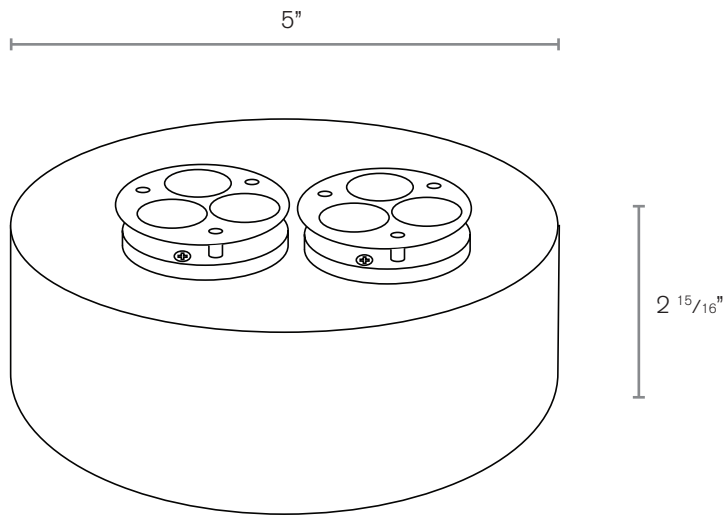

Model: **LB14W**

Forever Bright

SPECIFICATION FEATURES

- Finish:** Our naturally etched finishes will withstand the test of time. All finishes are individually treated insuring consistency. Our meticulous application results in a fixture that truly becomes "a one of a kind".
- Electrical:** Available in 12v-15v, 120v, 277v
- Labels:** ETL Standard Wet Label
C-ETL

DESCRIPTION

- Model:** LB14W, BB20W
- Electrical:** 12v-15v, 120v, 277v
- Color Temp:** 2700K, 4000K, 6500K
- Lumens:** 420, 600

ORDERING INFORMATION

Model#	Lumens	Color Temp.	Electrical
LB14W	420	2700K	12-15V
LB14W BB20W	420 600	2700K	12v-15v 120v 277v