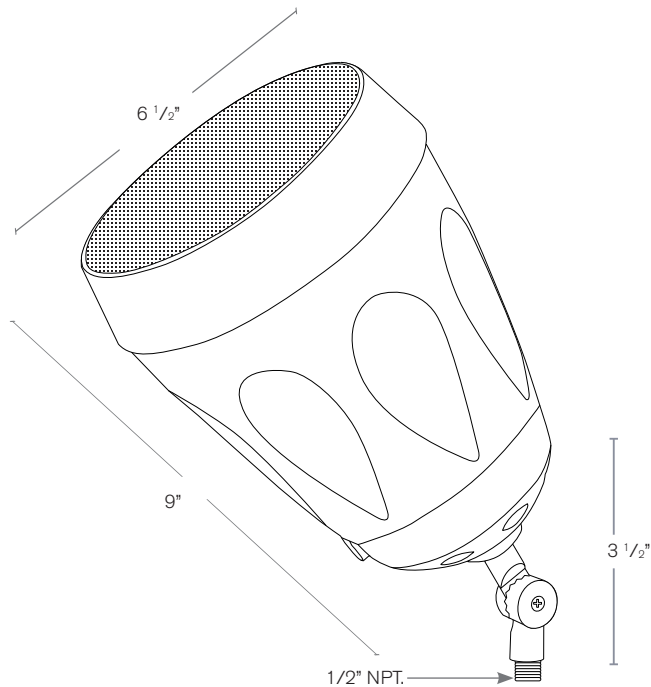

**Solid Brass & Copper
Outdoor Weatherproof Speakers**

DESCRIPTION

Model#: FRANKLIN
Speaker Type: 6.5" Weather Speaker (70V/8 Ohm)
Woofers: 6.5" Polypropylene Cone with Rubber Surround
Tweeter
Frequency: 1" Silk Dome
Response: 100Hz-20kHz
Max Power: 80 Watts
Sensitivity: 85 dB
Impedance: 8 Ohms/ 70V
Dispersion
Angle: 120°
 30W Transformer (70V/ 100V)
Wattage
Taps: 40 Watts, 20 Watts, 10 Watts, 5 Watts
 IP66 Rated, Dust Proof and Water Resistant Powder-coated Rust-resistant
 All speakers can be done as 70V with a transformer