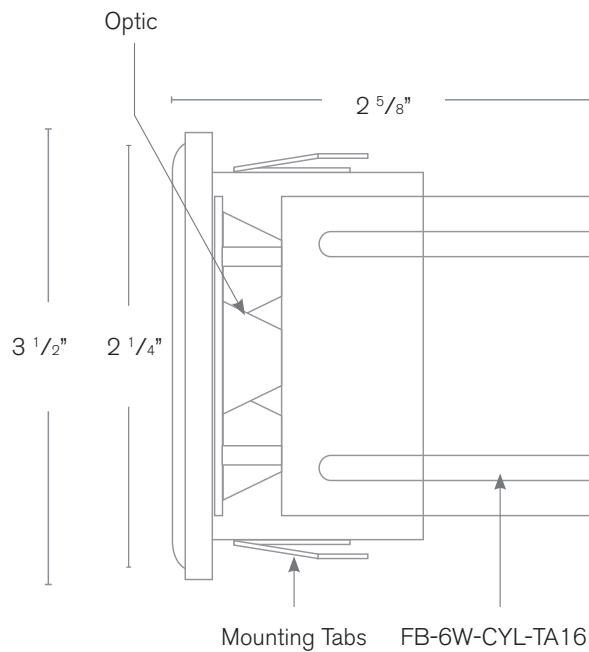

Forever Bright

SPECIFICATION FEATURES

Model: **FBRC-4**

- Finish:** Our naturally etched finishes will withstand the test of time. All finishes are individually treated insuring consistency. Our meticulous application results in a fixture that truly becomes "a one of a kind".
- Electrical:** Available in 12-15v
- Labels:** ETL Standard Wet Label
C-ETL

**Adjustable
Dimmable
Interior & Exterior
Recessed Fixture**

DESCRIPTION

- Model#:** FBRC-4
- Material:** Solid Brass
- Engines:** FB-6W-CYL-TA16 (300 lumens)
FB-8W-CYL-TA16 (580 lumens)
- Optic:** Spot, Flood,
Wide Flood, Wide Angle Flood
- Color Temp:** 2700K
- Electrical:** 12-15V