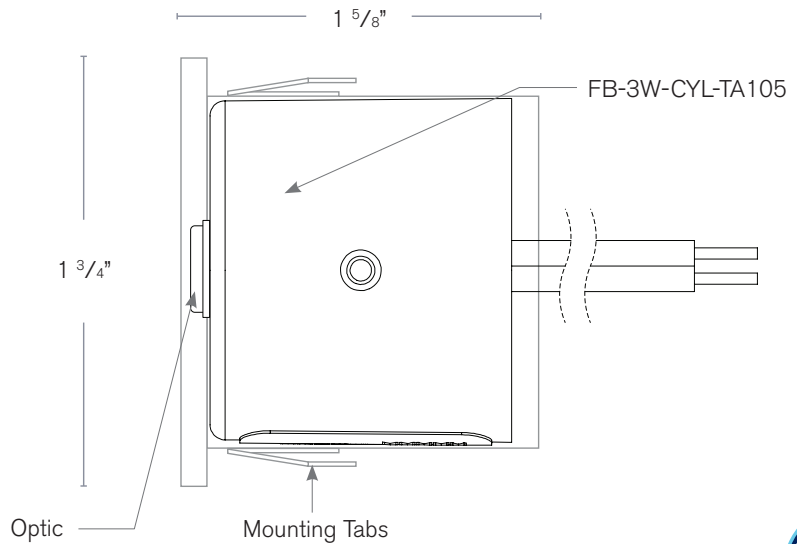

Forever Bright

SPECIFICATION FEATURES

Model: **FBRC-1**

- Finish:** Our naturally etched finishes will withstand the test of time. All finishes are individually treated insuring consistency. Our meticulous application results in a fixture that truly becomes "a one of a kind".
- Electrical:** Available in 8-15V
- Labels:** ETL Standard Wet Label
C-ETL

Dimmable
Interior & Exterior
Recessed Accent

DESCRIPTION

- Model#:** FBRC-1
- Material:** Solid Brass
- Engines:** FB-1W-CYL-TA85 (85 lumens)
FB-3W-CYL-TA105 (105 lumens)
FB-5W-CYL-TA125 (125 lumens)
- Optic:** Spot, Flood,
Wide Flood, Wide Angle Flood
- Color Temp:** 2700K
- Electrical:** 8-15V